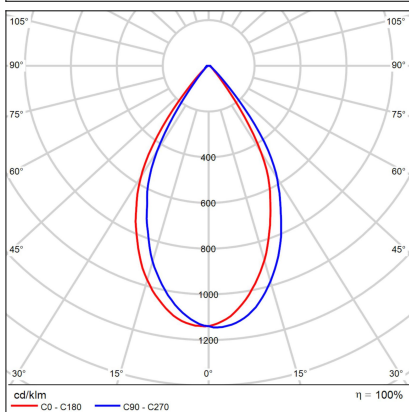

SPOT B, B

Code: 2150523

Color: BLACK / 9005

Material: ALUMINIUM/PMMA

Power: 9W

Color temperature: 2700K

Lumen output: 735lm

Efficacy: 82lm/W