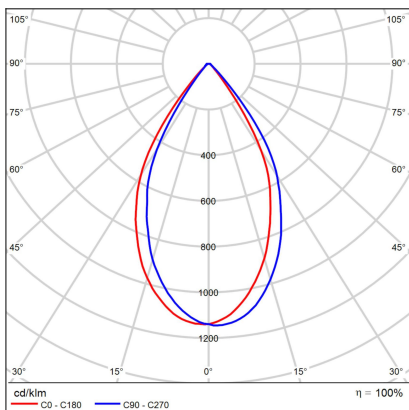

SPOT A, B

Code:	2150443
Color:	BLACK / 9005
Material:	ALUMINIUM/PMMA
Power:	9W
Color temperature:	4000K
Lumen output:	820lm
Efficacy:	91lm/W
Color rendering index:	90+
SDCM:	< 3
Light beam angle:	60°
Unified Glare Rating:	<19
Light Source:	LED
Dimmable:	ON/OFF
LED lifetime:	L80B20 50.000h
Driver:	200 mA
Voltage / Frequency:	220-240V/50-60Hz
Dimensions luminaire:	d82x61 mm
Product weight kg:	0,25 kg
Packing carton:	1
Package dimensions:	170x120x70 mm