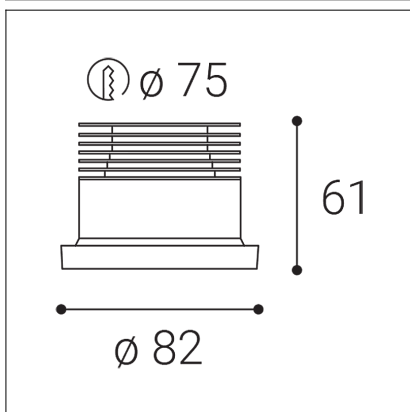

SPOT A, B

Code:	2150443DT
Color:	BLACK / 9005
Material:	ALUMINIUM/PMMA
Power:	9W
Color temperature:	4000K
Lumen output:	820lm
Efficacy:	91lm/W
Color rendering index:	90+
SDCM:	< 3
Light beam angle:	60°
Unified Glare Rating:	<19
Light Source:	LED
Dimmable:	TRIAC
LED lifetime:	L80B20 50.000h
Driver:	200 mA
Voltage / Frequency:	220-240V/50-60Hz
Dimensions luminaire:	d82x61 mm
Product weight kg:	0,25 kg
Packing carton:	1
Package dimensions:	170x120x70 mm