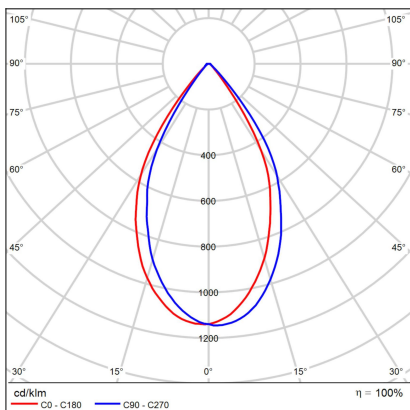

SPOT A, B

Code:	2150443DT
Color:	BLACK / 9005
Material:	ALUMINIUM/PMMA
Power:	9W
Color temperature:	4000K
Lumen output:	820lm
Efficacy:	91lm/W
Color rendering index:	90+
SDCM:	< 3
Light beam angle:	60°
Unified Glare Rating:	<19
Light Source:	LED
Dimmable:	TRIAC
LED lifetime:	L80B20 50.000h
Driver:	200 mA
Voltage / Frequency:	220-240V/50-60Hz
Dimensions luminaire:	d82x61 mm
Product weight kg:	0,25 kg
Packing carton:	1
Package dimensions:	170x120x70 mm