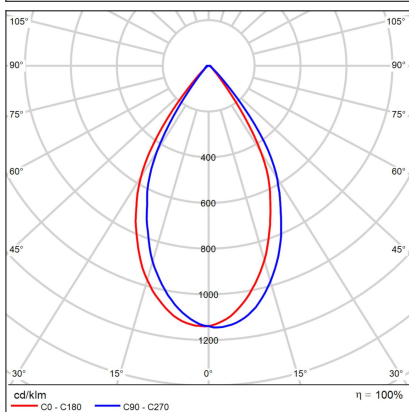

SPOT A, W

Code: 2150441D

Color: WHITE / 9016

Material: ALUMINIUM/PMMA

Power: 9W

Color temperature: 4000K

Lumen output: 820lm

Efficacy: 91lm/W