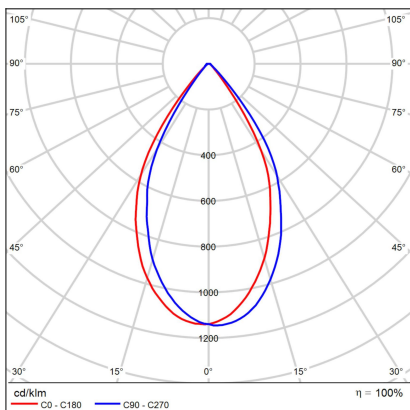

SPOT A, W

Code:	2150441DT
Color:	WHITE / 9016
Material:	ALUMINIUM/PMMA
Power:	9W
Color temperature:	4000K
Lumen output:	820lm
Efficacy:	91lm/W
Color rendering index:	90+
SDCM:	< 3
Light beam angle:	60°
Unified Glare Rating:	<19
Light Source:	LED
Dimmable:	TRIAC
LED lifetime:	L80B20 50.000h
Driver:	200 mA
Voltage / Frequency:	220-240V/50-60Hz
Dimensions luminaire:	d82x61 mm
Product weight kg:	0,25 kg
Packing carton:	1
Package dimensions:	170x120x70 mm