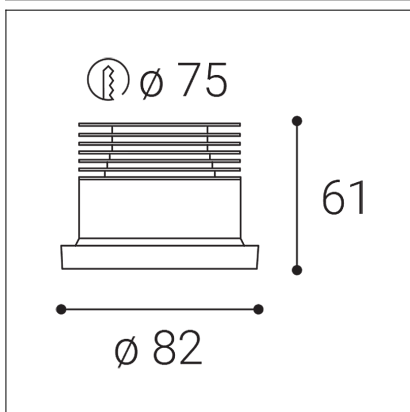

SPOT A, W

Code:	2150441DT
Color:	WHITE / 9016
Material:	ALUMINIUM/PMMA
Power:	9W
Color temperature:	4000K
Lumen output:	820lm
Efficacy:	91lm/W
Color rendering index:	90+
SDCM:	< 3
Light beam angle:	60°
Unified Glare Rating:	<19
Light Source:	LED
Dimmable:	TRIAC
LED lifetime:	L80B20 50.000h
Driver:	200 mA
Voltage / Frequency:	220-240V/50-60Hz
Dimensions luminaire:	d82x61 mm
Product weight kg:	0,25 kg
Packing carton:	1
Package dimensions:	170x120x70 mm