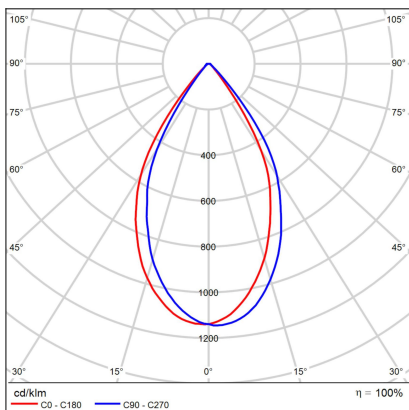

SPOT A, B

Code:	2150423DT
Color:	BLACK / 9005
Material:	ALUMINIUM/PMMA
Power:	9W
Color temperature:	2700K
Lumen output:	735lm
Efficacy:	82lm/W
Color rendering index:	90+
SDCM:	< 3
Light beam angle:	60°
Unified Glare Rating:	<19
Light Source:	LED
Dimmable:	TRIAC
LED lifetime:	L80B20 50.000h
Driver:	200 mA
Voltage / Frequency:	220-240V/50-60Hz
Dimensions luminaire:	d82x61 mm
Product weight kg:	0,25 kg
Packing carton:	1
Package dimensions:	170x120x70 mm