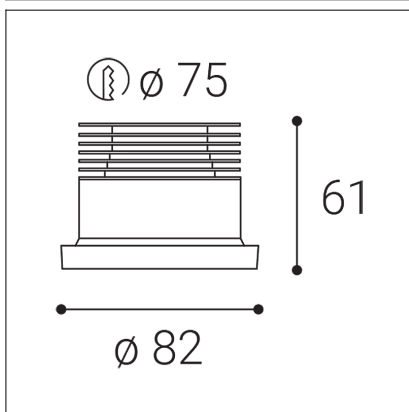

SPOT A, B

Code:	2150423DT
Color:	BLACK / 9005
Material:	ALUMINIUM/PMMA
Power:	9W
Color temperature:	2700K
Lumen output:	735lm
Efficacy:	82lm/W
Color rendering index:	90+
SDCM:	< 3
Light beam angle:	60°
Unified Glare Rating:	<19
Light Source:	LED
Dimmable:	TRIAC
LED lifetime:	L80B20 50.000h
Driver:	200 mA
Voltage / Frequency:	220-240V/50-60Hz
Dimensions luminaire:	d82x61 mm
Product weight kg:	0,25 kg
Packing carton:	1
Package dimensions:	170x120x70 mm