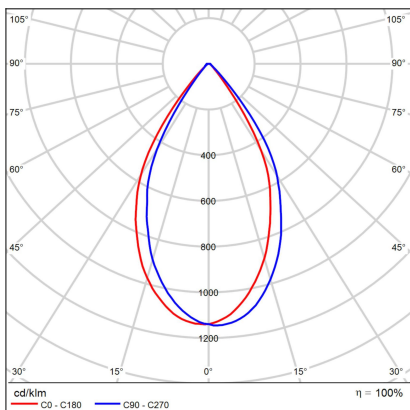

# SPOT B, W

<b>Code:</b>	2150231
<b>Color:</b>	WHITE / 9016
<b>Material:</b>	ALUMINIUM/PMMA
<b>Power:</b>	9W
<b>Color temperature:</b>	3000K
<b>Lumen output:</b>	735lm
<b>Efficacy:</b>	82lm/W
<b>Color rendering index:</b>	90+
<b>SDCM:</b>	< 3
<b>Light beam angle:</b>	60°
<b>Unified Glare Rating:</b>	<19
<b>Light Source:</b>	LED
<b>Dimmable:</b>	ON/OFF
<b>LED lifetime:</b>	L80B20 50.000h
<b>Driver:</b>	200 mA
<b>Voltage / Frequency:</b>	220-240V/50-60Hz
<b>Dimensions luminaire:</b>	d82x52 mm
<b>Product weight kg:</b>	0,25 kg
<b>Packing carton:</b>	1
<b>Package dimensions:</b>	170x120x70 mm