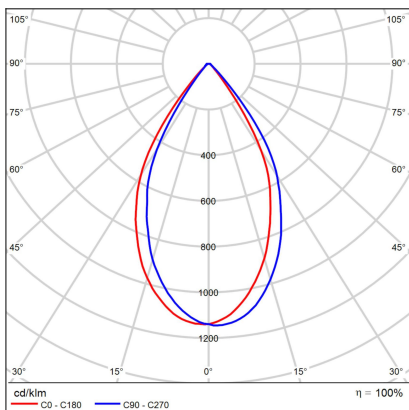

SPOT A, B

Code:	2150133
Color:	BLACK / 9005
Material:	ALUMINIUM/PMMA
Power:	9W
Color temperature:	3000K
Lumen output:	735lm
Efficacy:	82lm/W
Color rendering index:	90+
SDCM:	< 3
Light beam angle:	60°
Unified Glare Rating:	<19
Light Source:	LED
Dimmable:	ON/OFF
LED lifetime:	L80B20 50.000h
Driver:	200 mA
Voltage / Frequency:	220-240V/50-60Hz
Dimensions luminaire:	d82x61 mm
Product weight kg:	0,25 kg
Packing carton:	1
Package dimensions:	170x120x70 mm