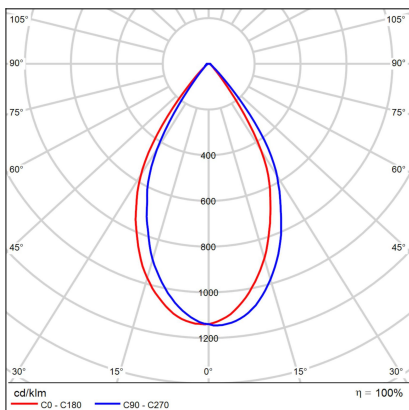

SPOT A, B

| |
|--|
| Code: 2150133D |
| Color: BLACK / 9005 |
| Material: ALUMINIUM/PMMA |
| Power: 9W |
| Color temperature: 3000K |
| Lumen output: 735lm |
| Efficacy: 82lm/W |
| Color rendering index: 90+ |
| SDCM: < 3 |
| Light beam angle: 60° |
| Unified Glare Rating: <19 |
| Light Source: LED |
| Dimmable: DALI/PUSH |
| LED lifetime: L80B20 50.000h |
| Driver: 200 mA |
| Voltage / Frequency: 220-240V/50-60Hz |
| Dimensions luminaire: d82x61 mm |
| Product weight kg: 0,25 kg |
| Packing carton: 1 |
| Package dimensions: 170x120x70 mm |