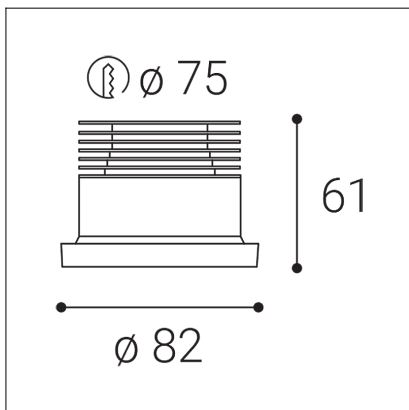

SPOT A, B

| |
|--|
| Code: 2150133D |
| Color: BLACK / 9005 |
| Material: ALUMINIUM/PMMA |
| Power: 9W |
| Color temperature: 3000K |
| Lumen output: 735lm |
| Efficacy: 82lm/W |
| Color rendering index: 90+ |
| SDCM: < 3 |
| Light beam angle: 60° |
| Unified Glare Rating: <19 |
| Light Source: LED |
| Dimmable: DALI/PUSH |
| LED lifetime: L80B20 50.000h |
| Driver: 200 mA |
| Voltage / Frequency: 220-240V/50-60Hz |
| Dimensions luminaire: d82x61 mm |
| Product weight kg: 0,25 kg |
| Packing carton: 1 |
| Package dimensions: 170x120x70 mm |