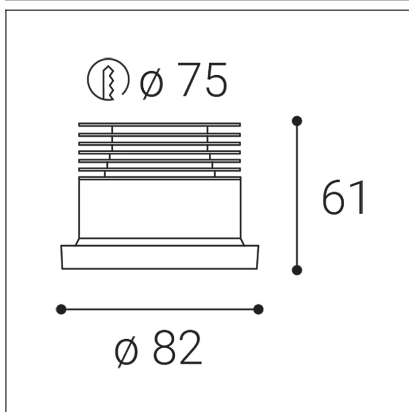

SPOT A, B

Code:	2150133DT
Color:	BLACK / 9005
Material:	ALUMINIUM/PMMA
Power:	9W
Color temperature:	3000K
Lumen output:	735lm
Efficacy:	82lm/W
Color rendering index:	90+
SDCM:	< 3
Light beam angle:	60°
Unified Glare Rating:	<19
Light Source:	LED
Dimmable:	TRIAC
LED lifetime:	L80B20 50.000h
Driver:	200 mA
Voltage / Frequency:	220-240V/50-60Hz
Dimensions luminaire:	d82x61 mm
Product weight kg:	0,25 kg
Packing carton:	1
Package dimensions:	170x120x70 mm