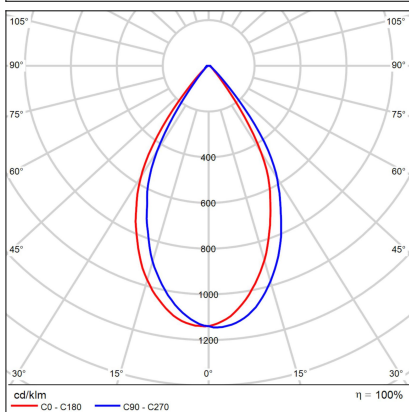

SPOT A, B

Code:	2150133DT
Color:	BLACK / 9005
Material:	ALUMINIUM/PMMA
Power:	9W
Color temperature:	3000K
Lumen output:	735lm
Efficacy:	82lm/W
Color rendering index:	90+
SDCM:	< 3
Light beam angle:	60°
Unified Glare Rating:	<19
Light Source:	LED
Dimmable:	TRIAC
LED lifetime:	L80B20 50.000h
Driver:	200 mA
Voltage / Frequency:	220-240V/50-60Hz
Dimensions luminaire:	d82x61 mm
Product weight kg:	0,25 kg
Packing carton:	1
Package dimensions:	170x120x70 mm