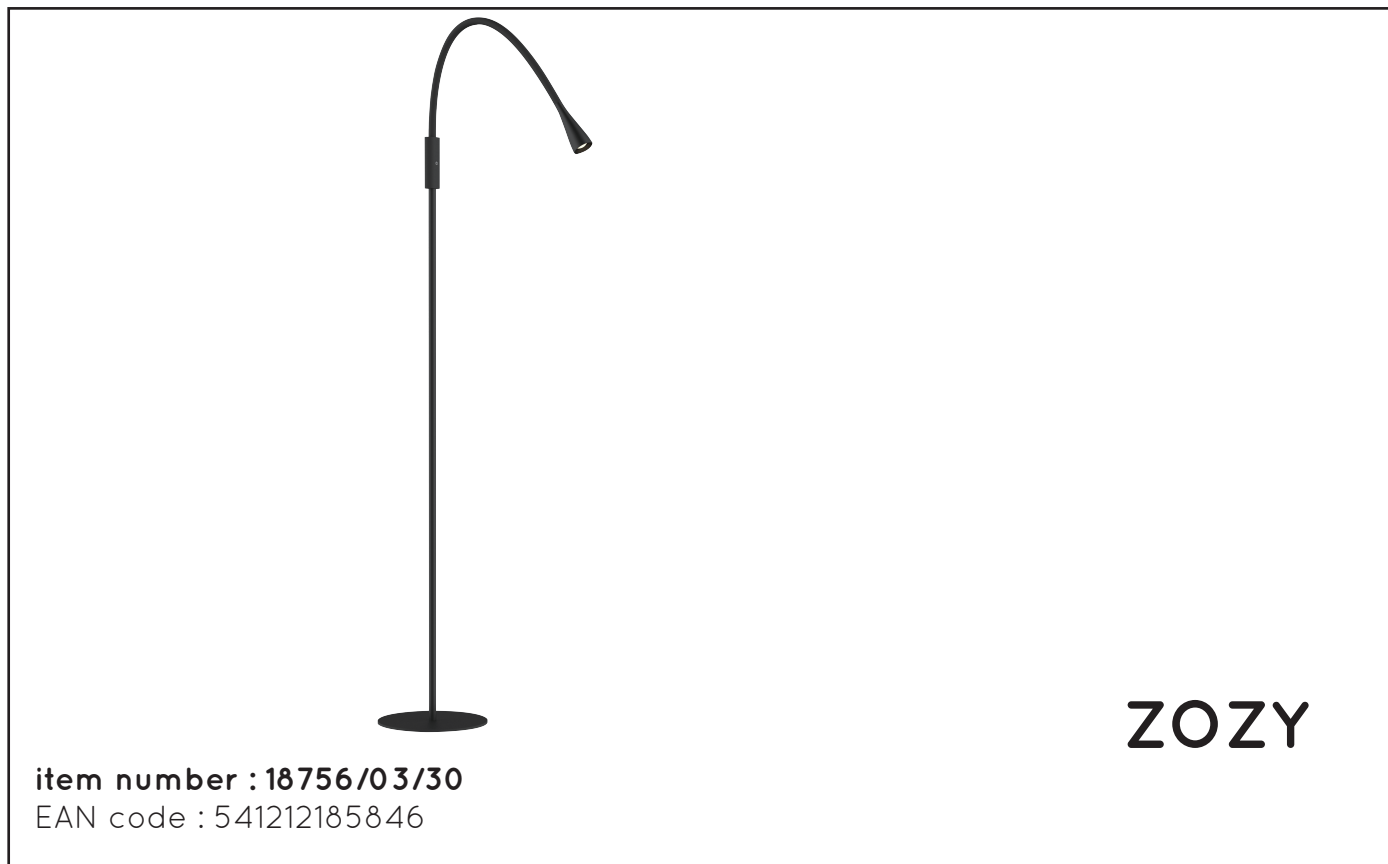

## General

**Dimensions LxWxH :** 22 cm x 22 cm x 145 cm  
**Height minimum :** -  
**Height maximum :** 145 cm  
**Dimensions shade LxWxH :** 4 cm x 4 cm x 12.5 cm  
**Main material :** Plastic, Metal  
**Ceiling rose material :** Plastic, Metal  
**Color :** Black  
**Style :** Modern  
**Shape :** Long  
**Weight :** 2.1 kg  
**Warranty :** 3 years

## Product specifications

**Dimmable :** Touch dimmable in three steps  
**Light direction :** Around (Diffuse)  
**Adjustable in height :** Adjustable In Height (Before Installation)  
**Directional :** Not Directional  
**Cable :** Yes, Cable On Driver  
**Cable length :** 180 cm  
**Sensor :** Without Sensor  
**Control :** Light Switch Control  
**IP-Class :** 20  
**Electric class :** 3  
**Light source including :** Yes  
**Light source number :** 1  
**Power requirements :** DC 12V 0.5A (220-240V~50Hz main input)  
**Bulb type & maximum wattage :** 0.5W LED (3W in total)