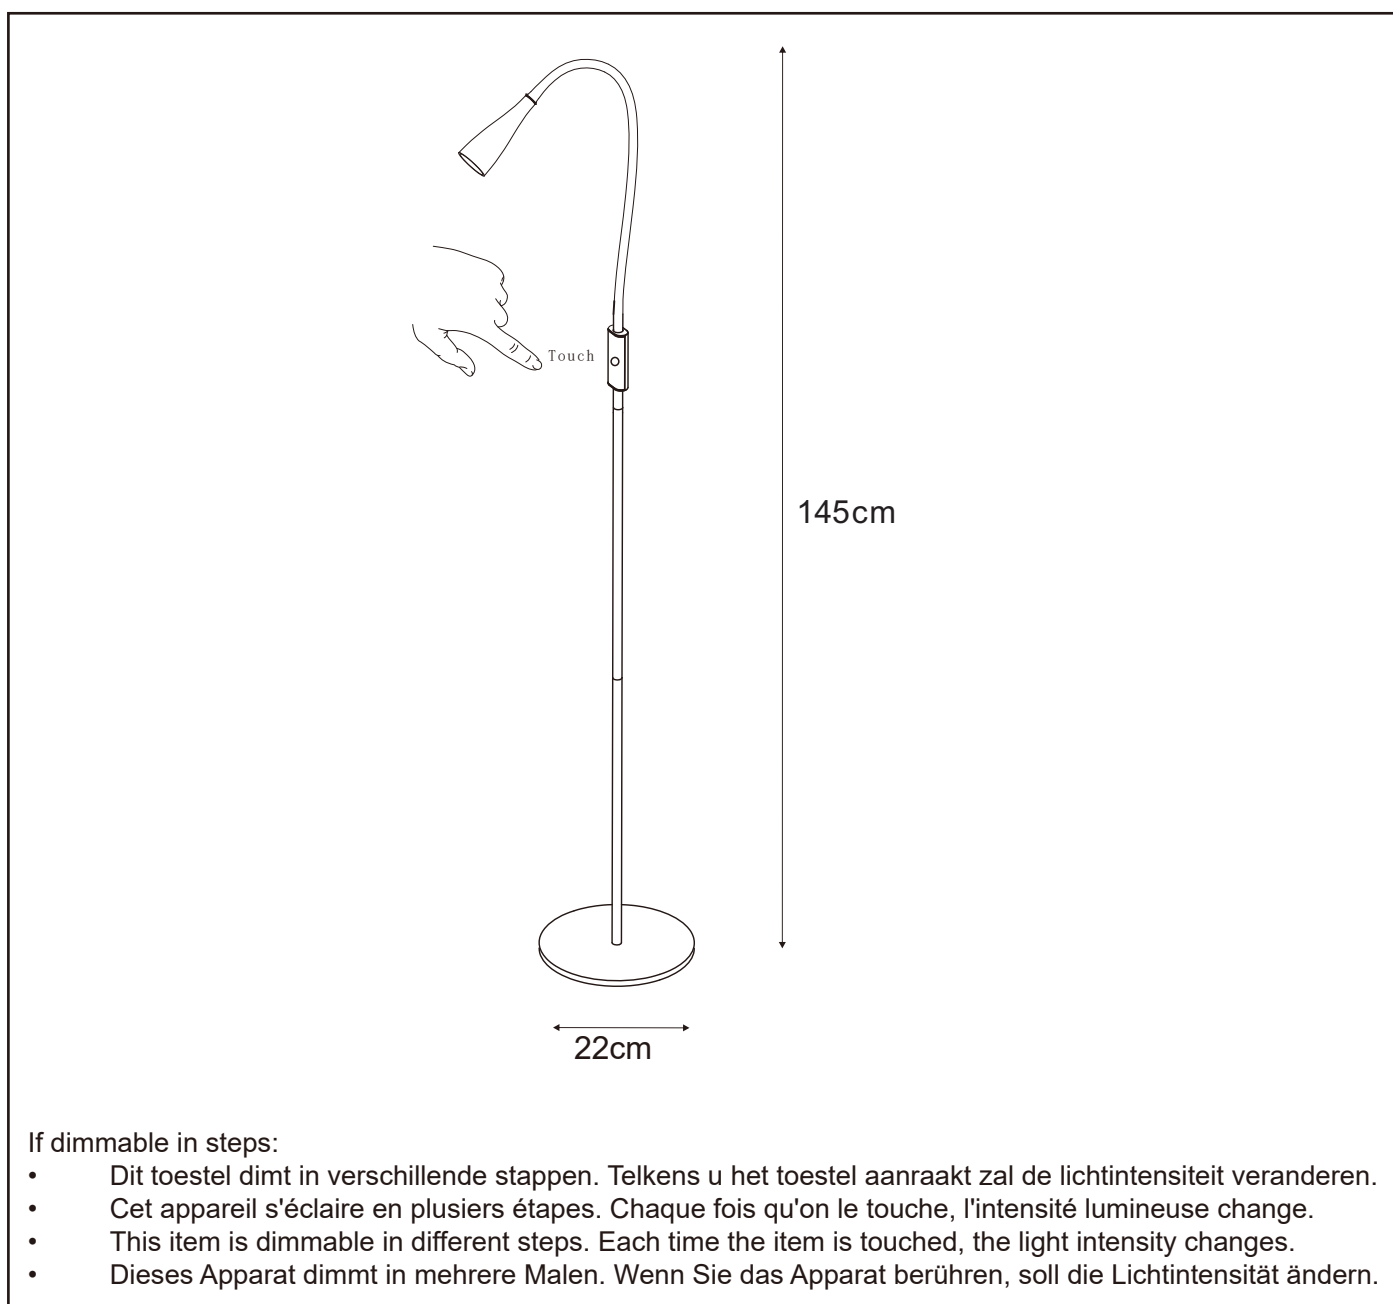

LUCIDE

TECHNICAL DRAWING & DIMENSIONS

ZOZY

Item number : 18756/03/30

EAN code : 541212185846

For more specifications, dimensions please visit

www.lucide.com