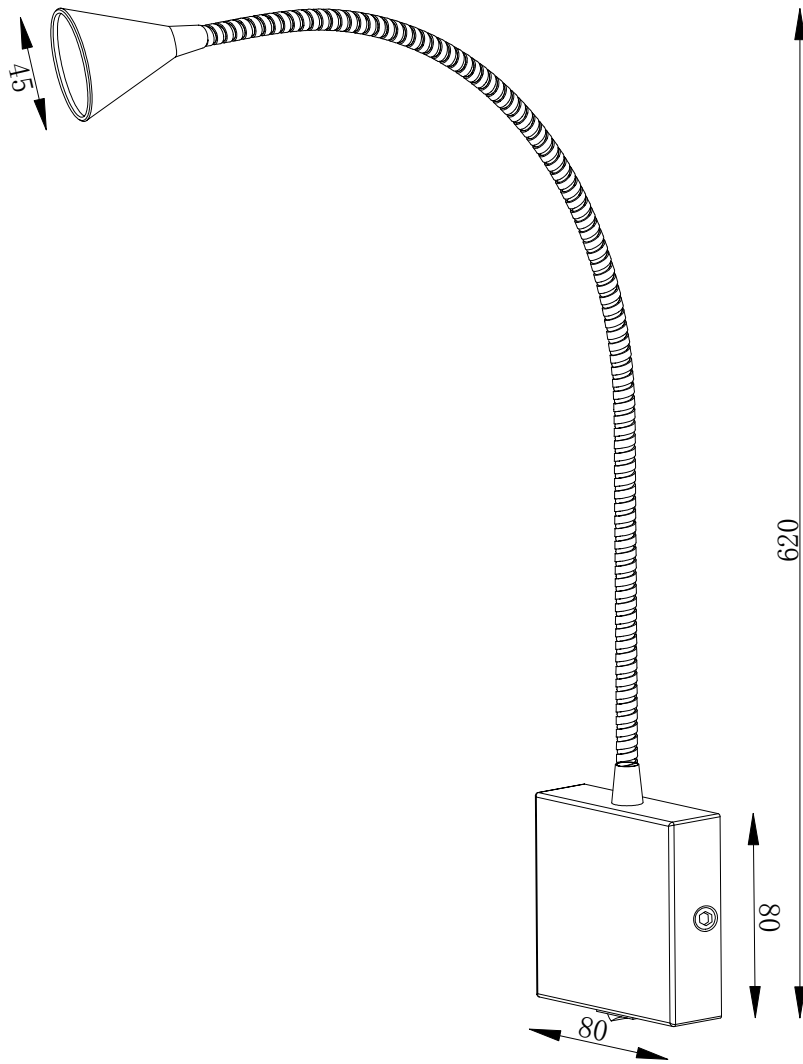

Line drawing of the item (with outline dimensions)

Item number: 18293/03/31

Installation drawing (the same as it in its instruction manual)

Technical details

materials used:	Metal
color:	Matt white
dimmable and how is the fixture dimmable:	
size:	Height: 62m Length: 8cm Width: 4.5cm Net Weight: 0.34kg
power requirements:	220-240VAC 50Hz
bulb type and maximum Wattage:	LED 3W
number of bulbs:	1x3W LED/4000K
IP degree:	IP20