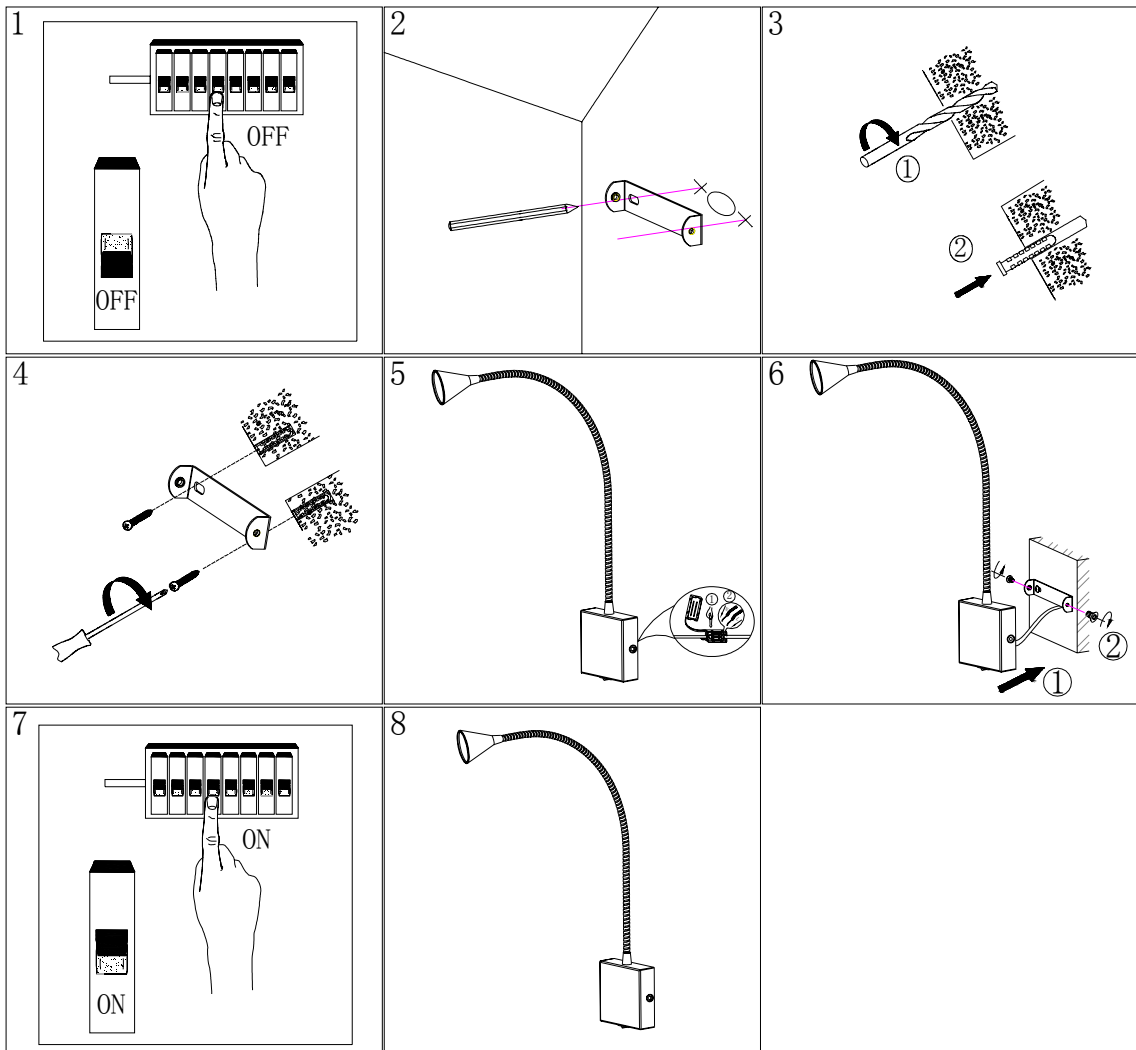

Line drawing of the item (with outline dimensions)

Item number: 18293/03/31

Installation drawing (the same as it in its instruction manual)

Technical details

materials used:	Metal
color:	Matt white
dimmable and how is the fixture dimmable:	
size:	Height: 62m Length: 8cm Width: 4.5cm Net Weight: 0.34kg
power requirements:	220-240VAC 50Hz
bulb type and maximum Wattage:	LED 3W
number of bulbs:	1x3W LED/4000K
IP degree:	IP20