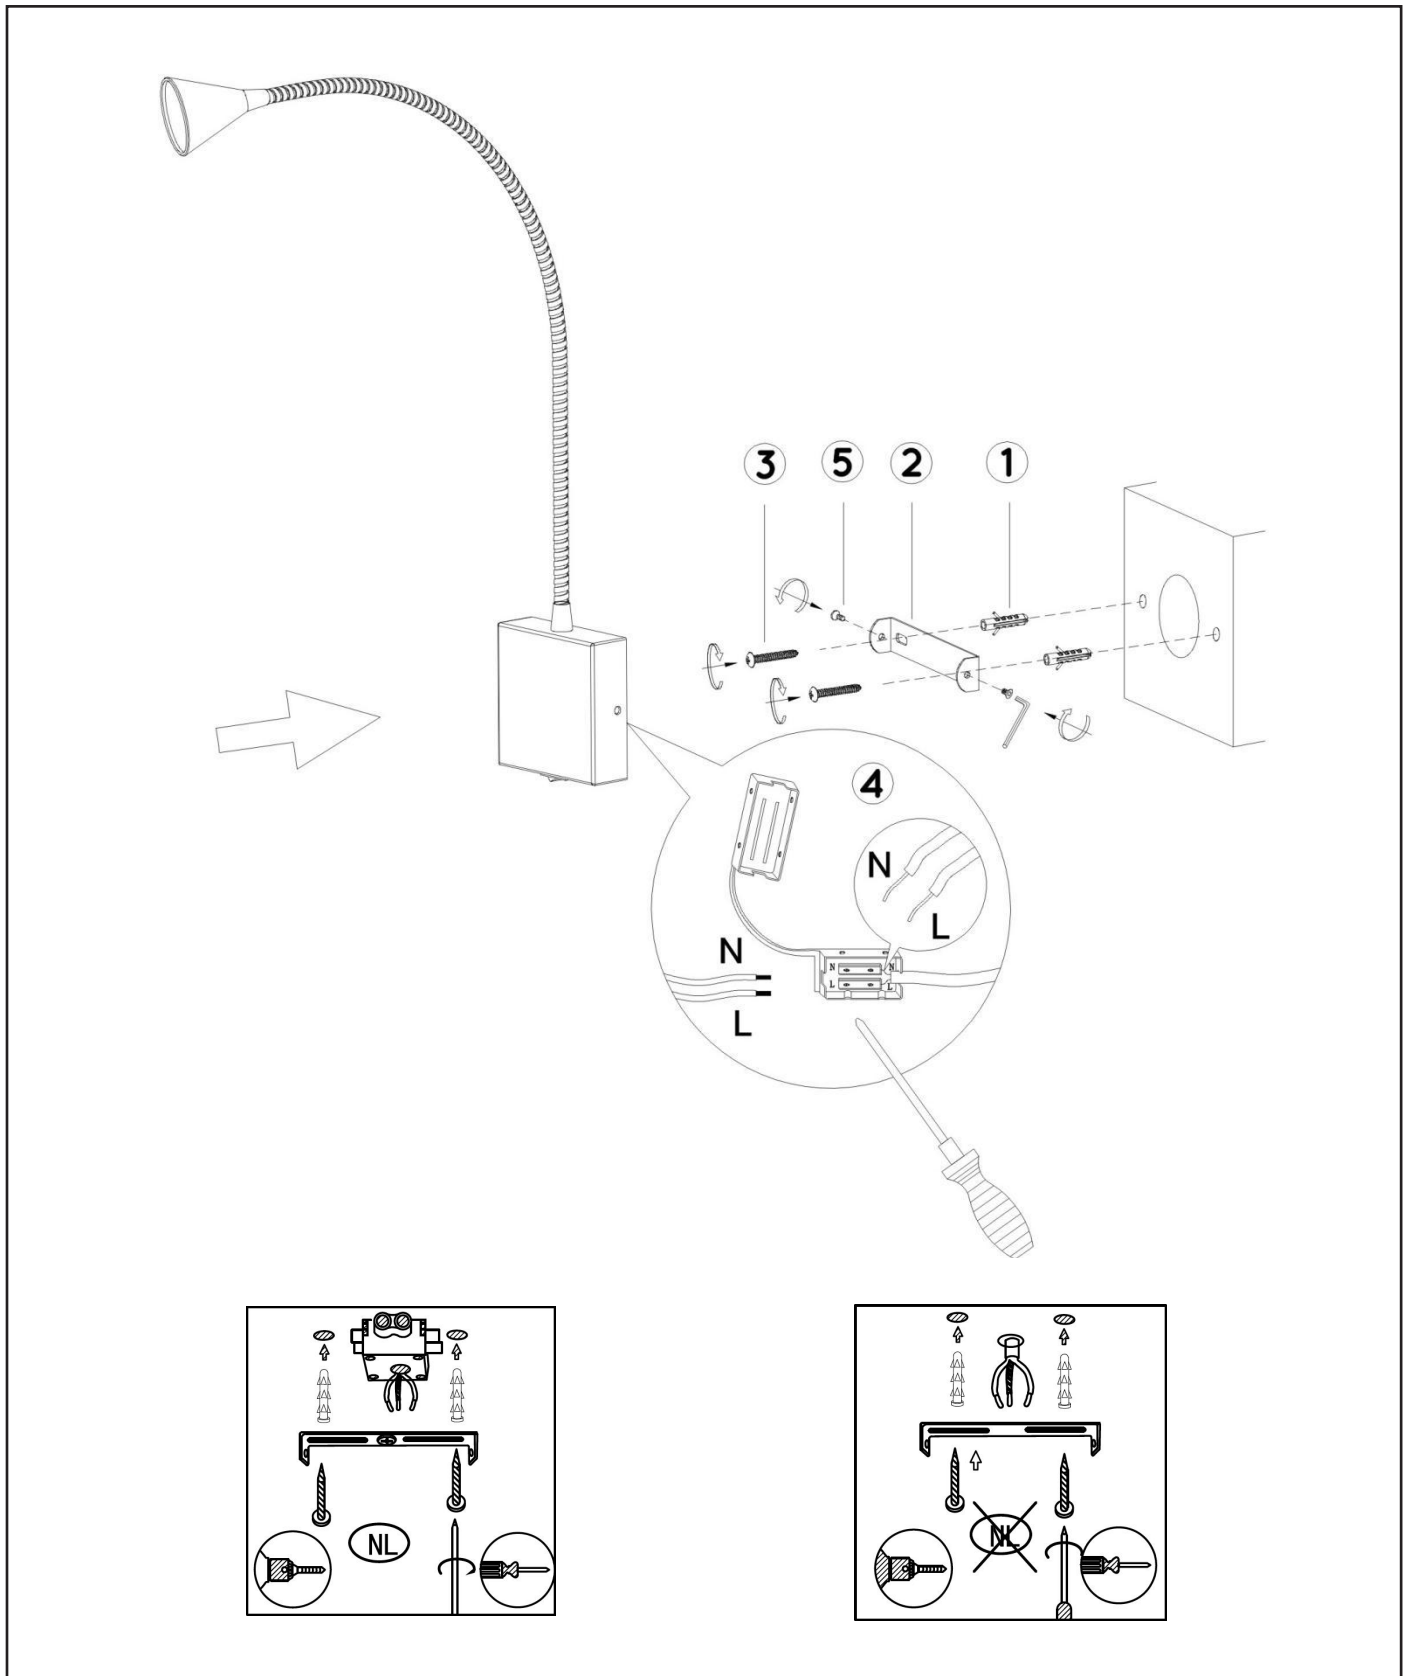

Dit product bevat een lichtbron van energie-efficiëntieklasse E
Ce produit contient une source lumineuse de classe énergétique E
This product contains a light source of energy efficiency class E
Dieses Produkt enthält eine Lichtquelle der Energieeffizienzklasse E
Ten produkt zawiera źródło światła o klasie efektywności energetycznej E