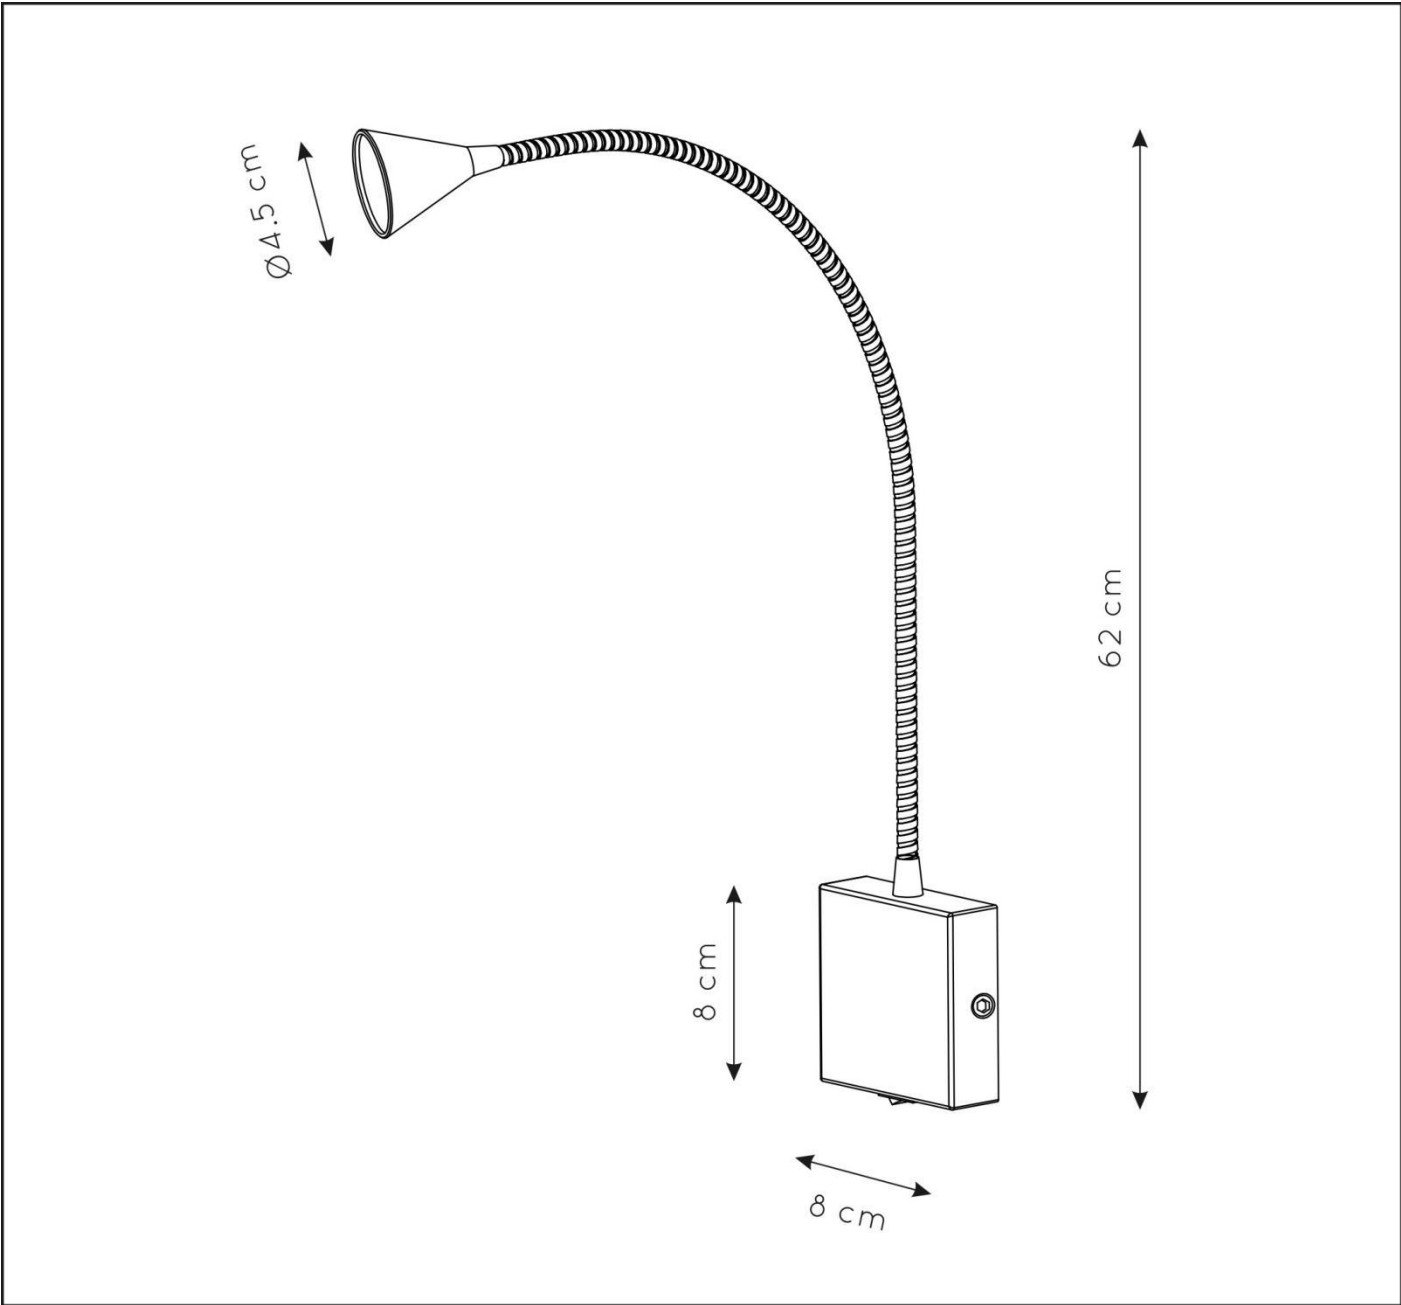

General

Dimensions LxWxH : 8 cm x 4.5 cm x 62 cm
Height minimum : -
Height maximum : 62 cm
Dimensions shade LxWxH : Ø4.5 cm x 4 cm
Main material : Metal
Ceiling rose material : Metal
Color : Black+Chrome, White+Chrome
Style : Modern
Shape : -
Weight : 0.34 kg
Warranty : 3 years

Product specifications

Dimmable : No
Light direction : Reading Light
Adjustable in height : Adjustable In Height (Before Installation)
Directional : Directional
Cable : No cable on product
Cable length : -
Sensor : Without Sensor
Control : On/Off Switch on Product Body
IP-Class : 20
Electric class : 2
Light source including : Yes
Lamp socket : -
Light source number : 1
Power requirements : 220-240V~50Hz
Bulb type & maximum wattage : LED 3W

For more specifications of this product please visit

www.lucide.com

BUDDIE

Item number : 18293/03/30
EAN code : 5411212185532
Item number : 18293/03/31
EAN code : 5411212185549

For more specifications, dimensions please visit