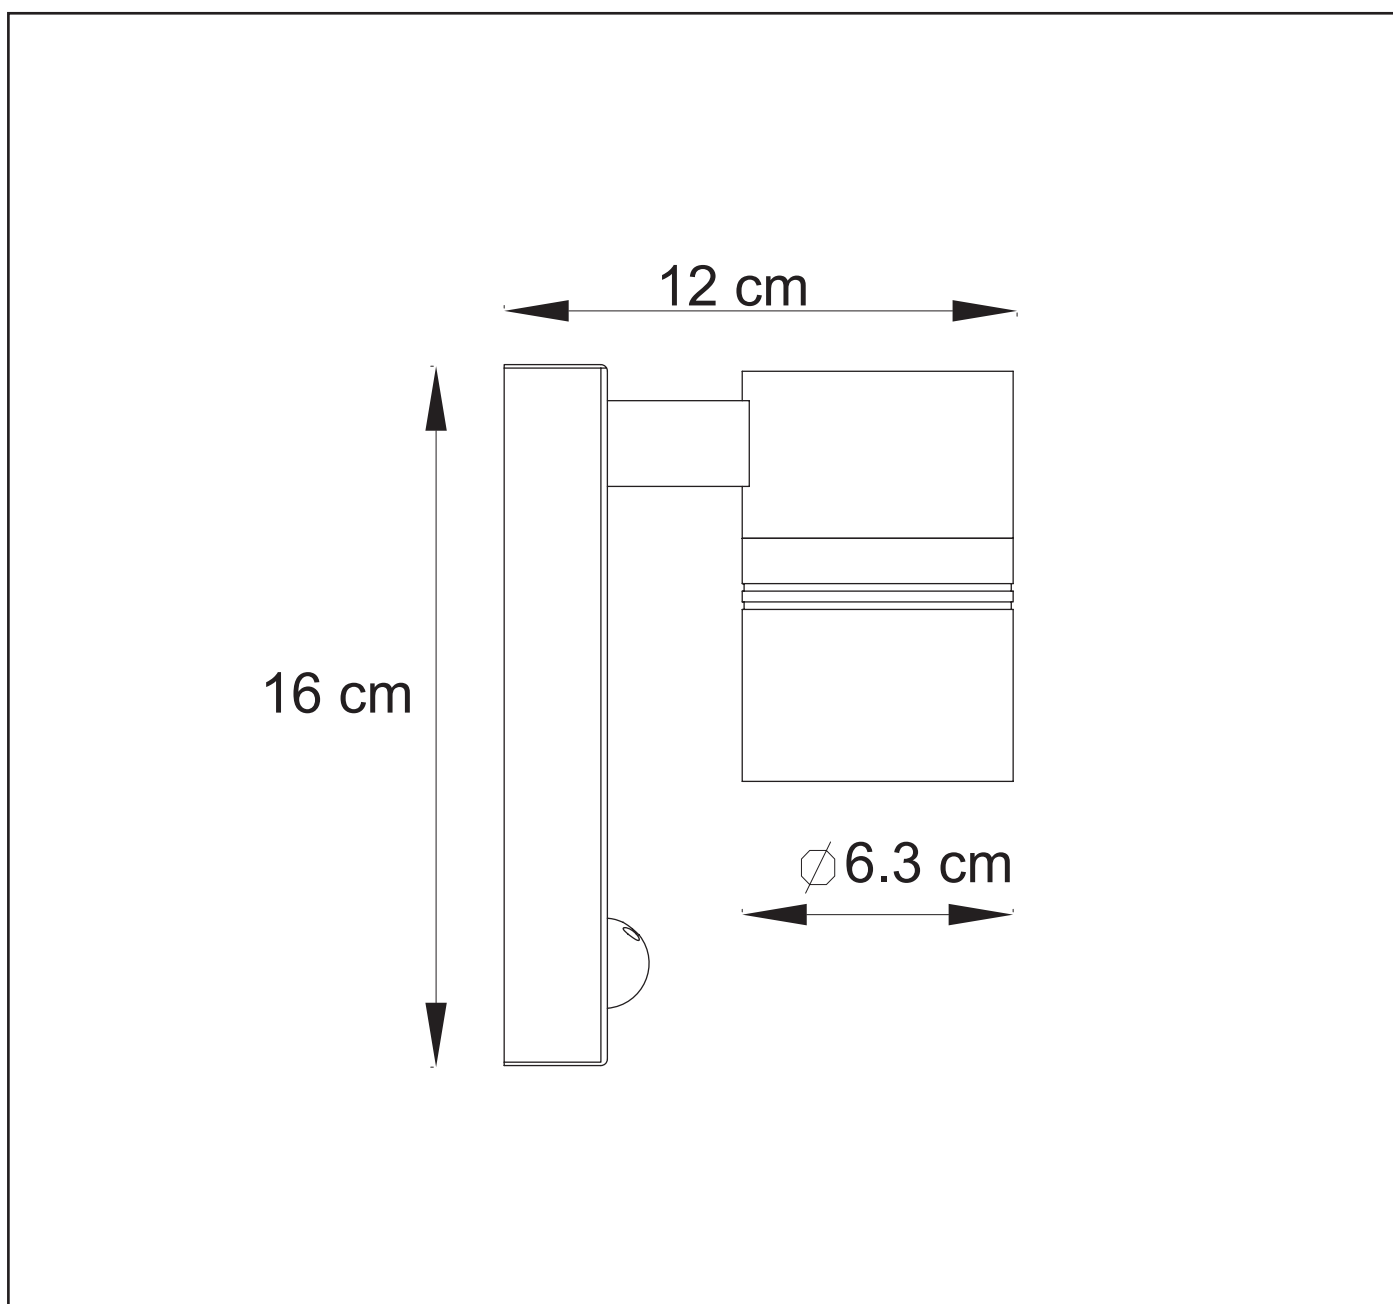

LUCIDE

TECHNICAL DRAWING&DIMENSIONS

ARNE-LED

Item number : 14866/05/12

EAN code : 5411212143846

Item number : 14866/05/30

EAN code : 5411212143853

For more specifications, dimensions please visit

www.lucide.com