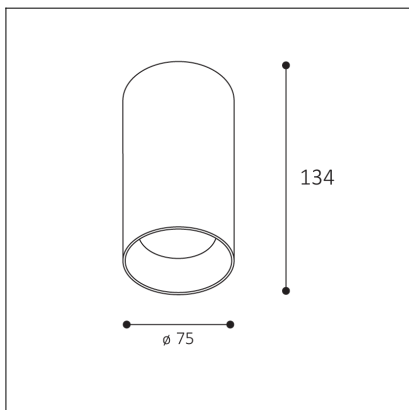

TINY II L, B

Code: 1480533
Color: BLACK / 9017
Material: ALUMINIUM/PMMA
Power: 8W
Color temperature: 3000K
Lumen output: 720lm
Efficacy: 90lm/W
Color rendering index: 90+
SDCM: < 3
Light beam angle: 38°
Light Source: LED
Dimmable: ON/OFF
LED lifetime: L80 B20 50.000h
Driver: 200 mA
Voltage / Frequency: 220-240V/50-60Hz
Dimensions luminaire: d75x134 mm
Product weight kg: 0,5 kg
Packing carton: 30
Package dimensions: 80x80x115 mm