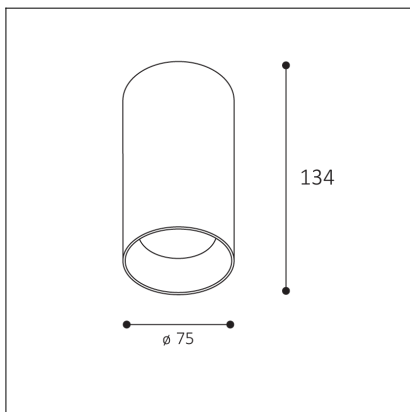

TINY II L, B

Code:	1480533D
Color:	BLACK / 9017
Material:	ALUMINIUM/PMMA
Power:	8W
Color temperature:	3000K
Lumen output:	720lm
Efficacy:	90lm/W
Color rendering index:	90+
SDCM:	< 3
Light beam angle:	38°
Light Source:	LED
Dimmable:	DALI/PUSH
LED lifetime:	L80 B20 50.000h
Driver:	200 mA
Voltage / Frequency:	220-240V/50-60Hz
Dimensions luminaire:	d75x134 mm
Product weight kg:	0,5 kg
Packing carton:	1
Package dimensions:	80x80x115 mm