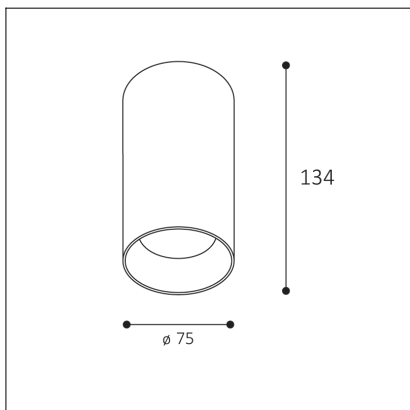

TINY II L, W

Code: 1480531
Color: WHITE / 9016
Material: ALUMINIUM/PMMA
Power: 8W
Color temperature: 3000K
Lumen output: 720lm
Efficacy: 90lm/W
Color rendering index: 90+
SDCM: < 3
Light beam angle: 38°
Light Source: LED
Dimmable: ON/OFF
LED lifetime: L80 B20 50.000h
Driver: 200 mA
Voltage / Frequency: 220-240V/50-60Hz
Dimensions luminaire: d75x134 mm
Product weight kg: 0,5 kg
Packing carton: 30
Package dimensions: 80x80x115 mm