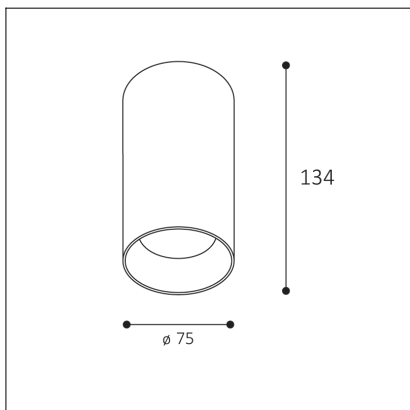

TINY II L, W

Code: 1480531D
Color: WHITE / 9016
Material: ALUMINIUM/PMMA
Power: 8W
Color temperature: 3000K
Lumen output: 720lm
Efficacy: 90lm/W
Color rendering index: 90+
SDCM: < 3
Light beam angle: 38°
Light Source: LED
Dimmable: DALI/PUSH
LED lifetime: L80 B20 50.000h
Driver: 200 mA
Voltage / Frequency: 220-240V/50-60Hz
Dimensions luminaire: d75x134 mm
Product weight kg: 0,5 kg
Packing carton: 1
Package dimensions: 80x80x115 mm