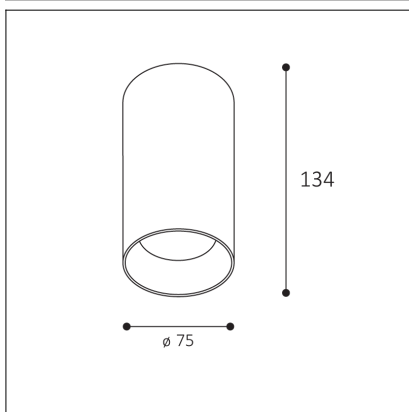

TINY II L, W

Code: 1480531DT
Color: WHITE / 9016
Material: ALUMINIUM/PMMA
Power: 11W
Color temperature: 3000K
Lumen output: 970lm
Efficacy: 90lm/W
Color rendering index: 90+
SDCM: < 3
Light beam angle: 38°
Light Source: LED
Dimmable: TRIAC
LED lifetime: L80 B20 50.000h
Driver: 260 mA
Voltage / Frequency: 220-240V/50-60Hz
Dimensions luminaire: d75x134 mm
Product weight kg: 0,5 kg
Packing carton: 1
Package dimensions: 80x80x115 mm