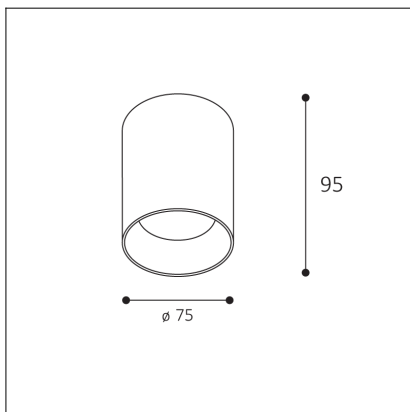

TINY II M, B

Code:	1480433D
Color:	BLACK / 9017
Material:	ALUMINIUM/PMMA
Power:	8W
Color temperature:	3000K
Lumen output:	720lm
Efficacy:	90lm/W
Color rendering index:	90+
SDCM:	< 3
Light beam angle:	38°
Light Source:	LED
Dimmable:	DALI/PUSH
LED lifetime:	L80 B20 50.000h
Driver:	200 mA
Voltage / Frequency:	220-240V/50-60Hz
Dimensions luminaire:	d75x95 mm
Product weight kg:	0,4 kg
Packing carton:	1
Package dimensions:	80x80x115 mm