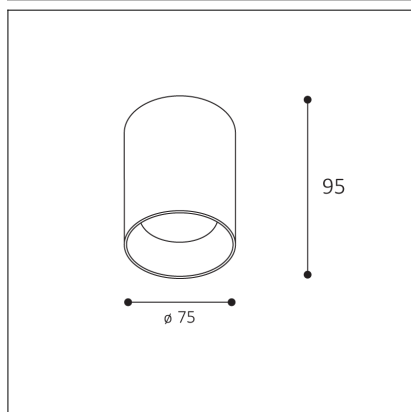

TINY II M, W

Code:	1480431D
Color:	WHITE / 9016
Material:	ALUMINIUM/PMMA
Power:	8W
Color temperature:	3000K
Lumen output:	720lm
Efficacy:	90lm/W
Color rendering index:	90+
SDCM:	< 3
Light beam angle:	38°
Light Source:	LED
Dimmable:	DALI/PUSH
LED lifetime:	L80 B20 50.000h
Driver:	200 mA
Voltage / Frequency:	220-240V/50-60Hz
Dimensions luminaire:	d75x95 mm
Product weight kg:	0,4 kg
Packing carton:	1
Package dimensions:	80x80x115 mm