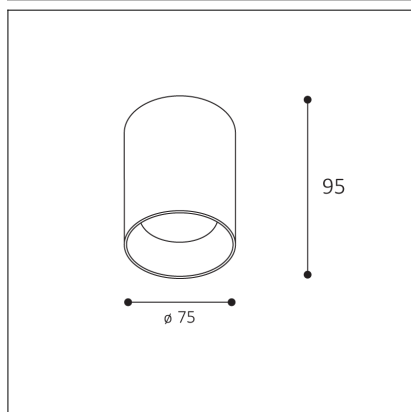

TINY II M, W

Code: 1480431DT
Color: WHITE / 9016
Material: ALUMINIUM/PMMA
Power: 11W
Color temperature: 3000K
Lumen output: 970lm
Efficacy: 90lm/W
Color rendering index: 90+
SDCM: < 3
Light beam angle: 38°
Light Source: LED
Dimmable: TRIAC
LED lifetime: L80 B20 50.000h
Driver: 260 mA
Voltage / Frequency: 220-240V/50-60Hz
Dimensions luminaire: d75x95 mm
Product weight kg: 0,4 kg
Packing carton: 1
Package dimensions: 80x80x115 mm