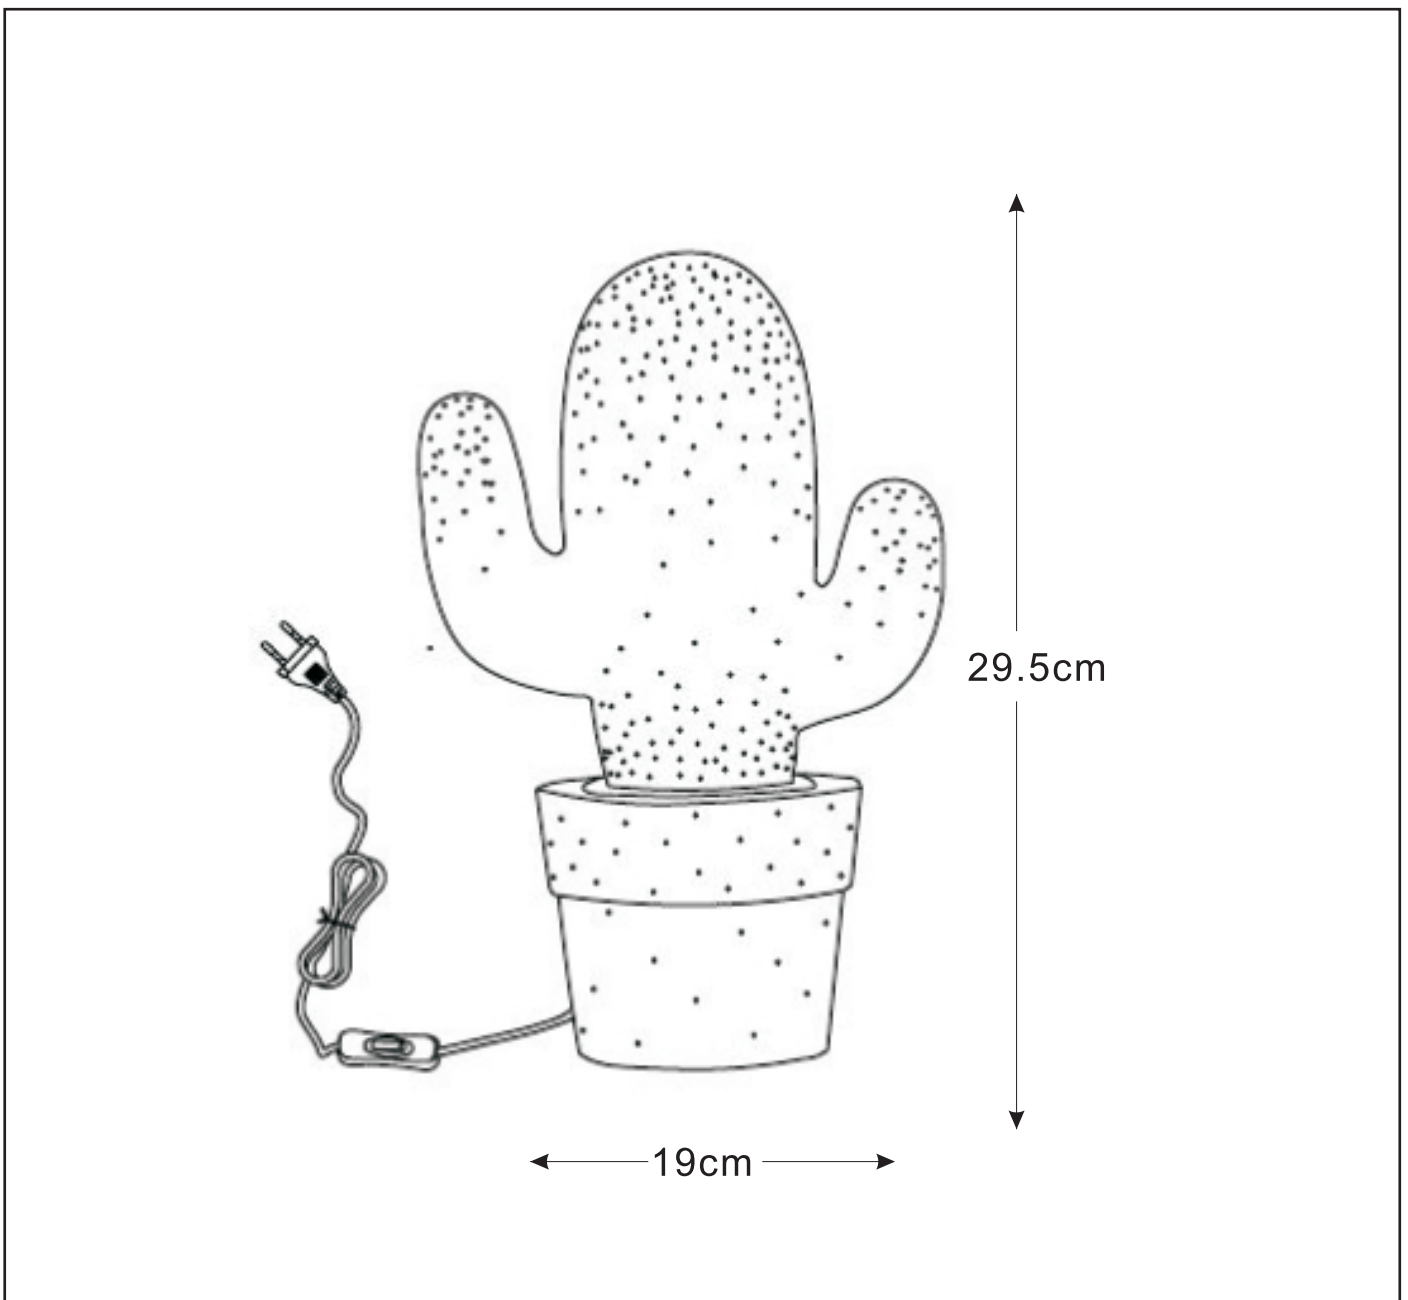

CACTUS

item number : 13513/01/31

EAN code : 5411212133502

item number : 13513/01/33

EAN code : 5411212133649

item number : 13513/01/34

EAN code : 5411212133656

item number : 13513/01/66

EAN code : 5411212133663

item number : 13513/01/68

EAN code : 5411212133670

For more specifications, dimensions please visit

www.lucide.com