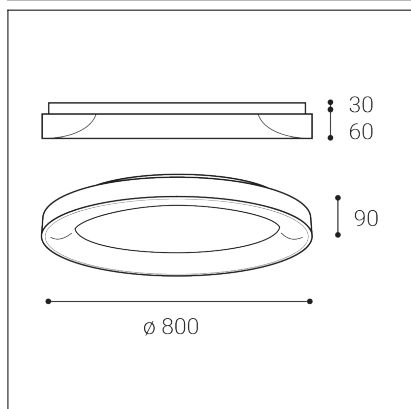

# BELLA 80, B

**Code:** 1273053DT

**Color:** BLACK / 9017

**Material:** ALUMINIUM/PMMA

**Power:** 80W

**Color temperature:** 3000K/4000K

**Lumen output:** 5520lm

**Efficacy:** 69lm/W

**Dimensions luminaire:** d800x90 mm

**Product weight kg:** 7,2 kg

**Packing carton:** 1

**Package dimensions:** 850x850x125 mm

## EN

Round ceiling lamp for indoor installation. Light source - LED SMD. Elegant design with direct light emission. Available in 3 sizes, in white and black. The lamp is made of aluminum, the prismatic diffuser is made of PMMA. Use - general lighting intended for residential or commercial spaces (living room, children's room or bedroom, kitchen, reception).