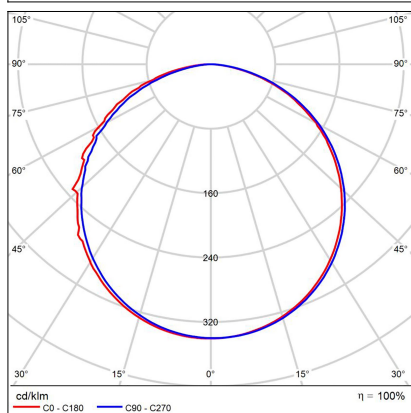

ROMO 60, CF

Code: 1272558
Color: COFFEE / 8025
Material: ALUMINIUM/PMMA
Power: 50W
Color temperature: 3000K/4000K
Lumen output: 3400lm
Efficacy: 68lm/W
Color rendering index: 90+
SDCM: < 3
Light beam angle: 160°
Light Source: LED
Dimmable: ON/OFF
LED lifetime: L80B20 50.000h
Driver: 2 x 600 mA
Voltage / Frequency: 220-240V/50-60Hz
Dimensions luminaire: d600x100 mm
Product weight kg: 4,3 kg
Packing carton: 1
Package dimensions: 640x640x130 mm