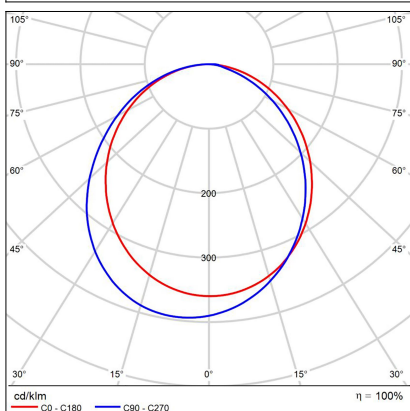

ROMO 40, CF

Code:	1272458
Color:	COFFEE / 8025
Material:	ALUMINIUM/PMMA
Power:	30W
Color temperature:	3000K/4000K
Lumen output:	2040lm
Efficacy:	68lm/W
Color rendering index:	90+
SDCM:	< 3
Light beam angle:	160°
Light Source:	LED
Dimmable:	ON/OFF
LED lifetime:	L80B20 50.000h
Driver:	750 mA
Voltage / Frequency:	220-240V/50-60Hz
Dimensions luminaire:	d400x100 mm
Product weight kg:	2,2 kg
Packing carton:	1
Package dimensions:	440x440x130 mm