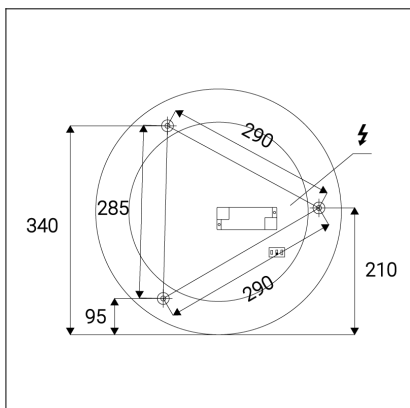

ROMO 40, CF

Code:	1272458
Color:	COFFEE / 8025
Material:	ALUMINIUM/PMMA
Power:	30W
Color temperature:	3000K/4000K
Lumen output:	2040lm
Efficacy:	68lm/W
Color rendering index:	90+
SDCM:	< 3
Light beam angle:	160°
Light Source:	LED
Dimmable:	ON/OFF
LED lifetime:	L80B20 50.000h
Driver:	750 mA
Voltage / Frequency:	220-240V/50-60Hz
Dimensions luminaire:	d400x100 mm
Product weight kg:	2,2 kg
Packing carton:	1
Package dimensions:	440x440x130 mm