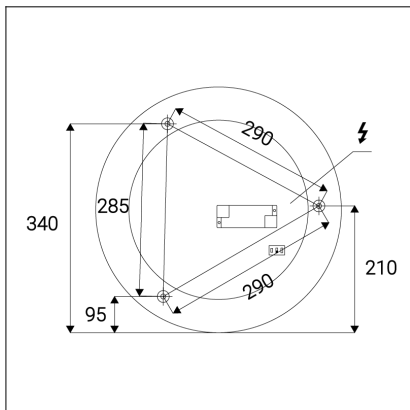

ROMO 40, CF

Code: 1272458DT
Color: COFFEE / 8025
Material: ALUMINIUM/PMMA
Power: 30W
Color temperature: 3000K/4000K
Lumen output: 2040lm
Efficacy: 68lm/W
Color rendering index: 90+
SDCM: < 3
Light beam angle: 160°
Light Source: LED
Dimmable: TRIAC
LED lifetime: L80B20 50.000h
Driver: 750 mA
Voltage / Frequency: 220-240V/50-60Hz
Dimensions luminaire: d400x100 mm
Product weight kg: 2,2 kg
Packing carton: 1
Package dimensions: 440x440x130 mm