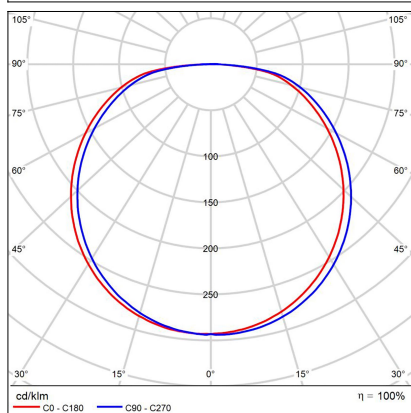

# BELLA SLIM 48, CF

<b>Code:</b> 1271658DT
<b>Color:</b> COFFEE / 8025
<b>Material:</b> ALUMINIUM/PMMA
<b>Power:</b> 38W
<b>Color temperature:</b> 3000K/4000K
<b>Lumen output:</b> 2660lm
<b>Efficacy:</b> 70lm/W
<b>Color rendering index:</b> 90+
<b>SDCM:</b> < 3
<b>Light beam angle:</b> 160°
<b>Light Source:</b> LED
<b>Dimmable:</b> TRIAC
<b>LED lifetime:</b> L80B20 50.000h
<b>Driver:</b> 950 mA
<b>Voltage / Frequency:</b> 220-240V/50-60Hz
<b>Dimensions luminaire:</b> d480x60 mm
<b>Product weight kg:</b> 2,4 kg
<b>Packing carton:</b> 1
<b>Package dimensions:</b> 520x520x85 mm