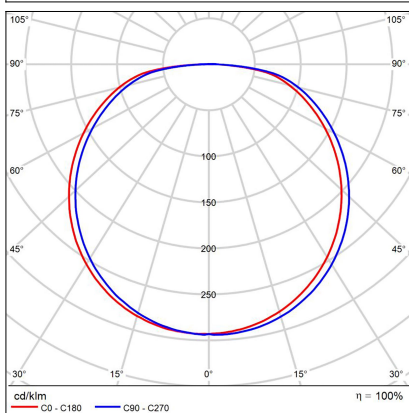

# BELLA SLIM 48, B

<b>Code:</b>	1271653
<b>Color:</b>	BLACK / 9017
<b>Material:</b>	ALUMINIUM/PMMA
<b>Power:</b>	38W
<b>Color temperature:</b>	3000K/4000K
<b>Lumen output:</b>	2660lm
<b>Efficacy:</b>	70lm/W
<b>Color rendering index:</b>	90+
<b>SDCM:</b>	< 3
<b>Light beam angle:</b>	160°
<b>Light Source:</b>	LED
<b>Dimmable:</b>	ON/OFF
<b>LED lifetime:</b>	L80B20 50.000h
<b>Driver:</b>	950 mA
<b>Voltage / Frequency:</b>	220-240V/50-60Hz
<b>Dimensions luminaire:</b>	d480x60 mm
<b>Product weight kg:</b>	2,4 kg
<b>Packing carton:</b>	1
<b>Package dimensions:</b>	520x520x85 mm