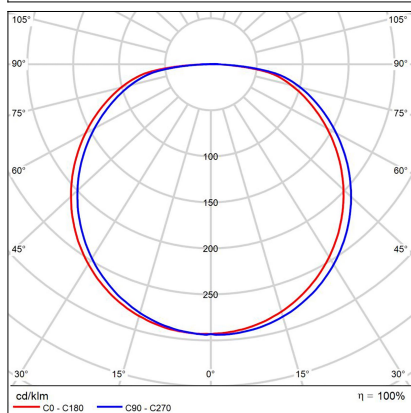

# BELLA SLIM 48, B

<b>Code:</b> 1271653D
<b>Color:</b> BLACK / 9017
<b>Material:</b> ALUMINIUM/PMMA
<b>Power:</b> 38W
<b>Color temperature:</b> 3000K/4000K
<b>Lumen output:</b> 2660lm
<b>Efficacy:</b> 70lm/W
<b>Color rendering index:</b> 90+
<b>SDCM:</b> < 3
<b>Light beam angle:</b> 160°
<b>Light Source:</b> LED
<b>Dimmable:</b> DALI/PUSH
<b>LED lifetime:</b> L80B20 50.000h
<b>Driver:</b> 950 mA
<b>Voltage / Frequency:</b> 220-240V/50-60Hz
<b>Dimensions luminaire:</b> d480x60 mm
<b>Product weight kg:</b> 2,4 kg
<b>Packing carton:</b> 1
<b>Package dimensions:</b> 520x520x85 mm