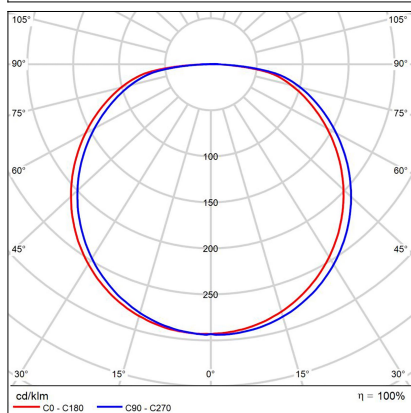

# BELLA SLIM 48, B

<b>Code:</b>	1271653DT
<b>Color:</b>	BLACK / 9017
<b>Material:</b>	ALUMINIUM/PMMA
<b>Power:</b>	38W
<b>Color temperature:</b>	3000K/4000K
<b>Lumen output:</b>	2660lm
<b>Efficacy:</b>	70lm/W
<b>Color rendering index:</b>	90+
<b>SDCM:</b>	< 3
<b>Light beam angle:</b>	160°
<b>Light Source:</b>	LED
<b>Dimmable:</b>	TRIAC
<b>LED lifetime:</b>	L80B20 50.000h
<b>Driver:</b>	950 mA
<b>Voltage / Frequency:</b>	220-240V/50-60Hz
<b>Dimensions luminaire:</b>	d480x60 mm
<b>Product weight kg:</b>	2,4 kg
<b>Packing carton:</b>	1
<b>Package dimensions:</b>	520x520x85 mm