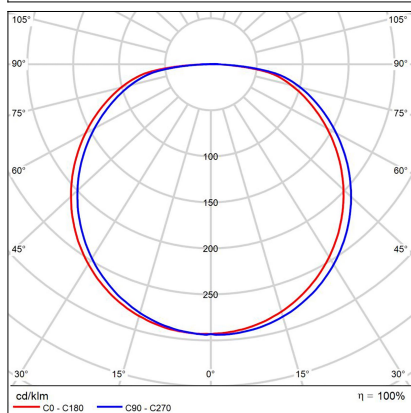

BELLA SLIM 48, W

Code: 1271651D
Color: WHITE / 9003
Material: ALUMINIUM/PMMA
Power: 38W
Color temperature: 3000K/4000K
Lumen output: 2660lm
Efficacy: 70lm/W
Color rendering index: 90+
SDCM: < 3
Light beam angle: 160°
Light Source: LED
Dimmable: DALI/PUSH
LED lifetime: L80B20 50.000h
Driver: 950 mA
Voltage / Frequency: 220-240V/50-60Hz
Dimensions luminaire: d480x60 mm
Product weight kg: 2,4 kg
Packing carton: 1
Package dimensions: 520x520x85 mm