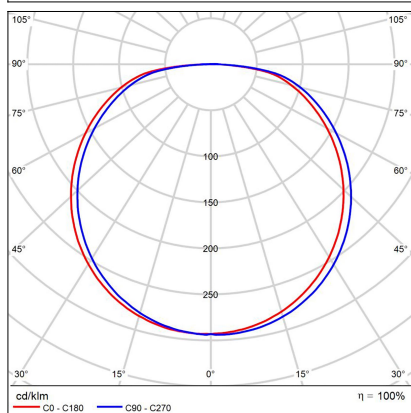

BELLA SLIM 48, W

Code: 1271651DT
Color: WHITE / 9003
Material: ALUMINIUM/PMMA
Power: 38W
Color temperature: 3000K/4000K
Lumen output: 2660lm
Efficacy: 70lm/W
Color rendering index: 90+
SDCM: < 3
Light beam angle: 160°
Light Source: LED
Dimmable: TRIAC
LED lifetime: L80B20 50.000h
Driver: 950 mA
Voltage / Frequency: 220-240V/50-60Hz
Dimensions luminaire: d480x60 mm
Product weight kg: 2,4 kg
Packing carton: 1
Package dimensions: 520x520x85 mm