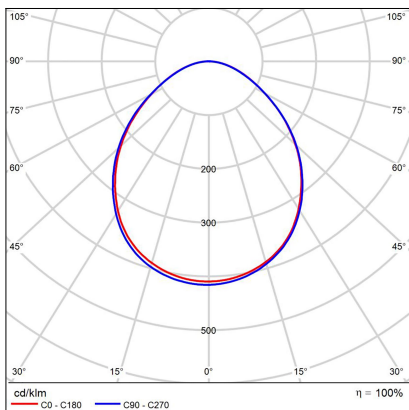

# SATURN 60, W

<b>Code:</b> 1270551D
<b>Color:</b> WHITE / 9003
<b>Material:</b> ALUMINIUM/PMMA
<b>Power:</b> 50W
<b>Color temperature:</b> 3000K/4000K
<b>Lumen output:</b> 3300lm
<b>Efficacy:</b> 66lm/W
<b>Color rendering index:</b> 90+
<b>SDCM:</b> < 3
<b>Light beam angle:</b> 160°
<b>Light Source:</b> LED
<b>Dimmable:</b> DALI/PUSH
<b>LED lifetime:</b> L80B20 50.000h
<b>Driver:</b> 1300 mA
<b>Voltage / Frequency:</b> 220-240V/50-60Hz
<b>Dimensions luminaire:</b> d600x80 mm
<b>Product weight kg:</b> 3,5 kg
<b>Packing carton:</b> 1
<b>Package dimensions:</b> 650x645x115 mm