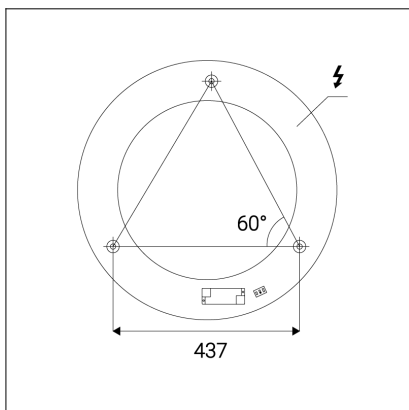

# SATURN 60, W

<b>Code:</b> 1270551D
<b>Color:</b> WHITE / 9003
<b>Material:</b> ALUMINIUM/PMMA
<b>Power:</b> 50W
<b>Color temperature:</b> 3000K/4000K
<b>Lumen output:</b> 3300lm
<b>Efficacy:</b> 66lm/W
<b>Color rendering index:</b> 90+
<b>SDCM:</b> < 3
<b>Light beam angle:</b> 160°
<b>Light Source:</b> LED
<b>Dimmable:</b> DALI/PUSH
<b>LED lifetime:</b> L80B20 50.000h
<b>Driver:</b> 1300 mA
<b>Voltage / Frequency:</b> 220-240V/50-60Hz
<b>Dimensions luminaire:</b> d600x80 mm
<b>Product weight kg:</b> 3,5 kg
<b>Packing carton:</b> 1
<b>Package dimensions:</b> 650x645x115 mm