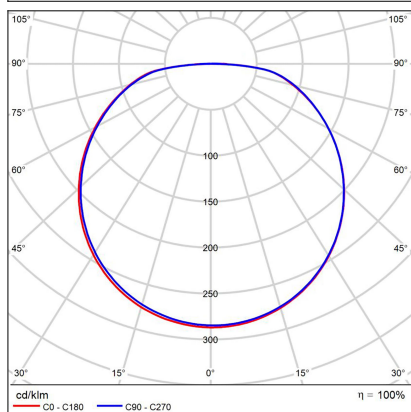

BELLA 60, B

Code: 1270253D
Color: BLACK / 9017
Material: ALUMINIUM/PMMA
Power: 50W
Color temperature: 3000K/4000K
Lumen output: 3450lm
Efficacy: 69lm/W
Color rendering index: 90+
SDCM: < 3
Light beam angle: 160°
Light Source: LED
Dimmable: DALI/PUSH
LED lifetime: L80B20 50.000h
Driver: 1300 mA
Voltage / Frequency: 220-240V/50-60Hz
Dimensions luminaire: d600x90 mm
Product weight kg: 4,2 kg
Packing carton: 1
Package dimensions: 650x650x125 mm