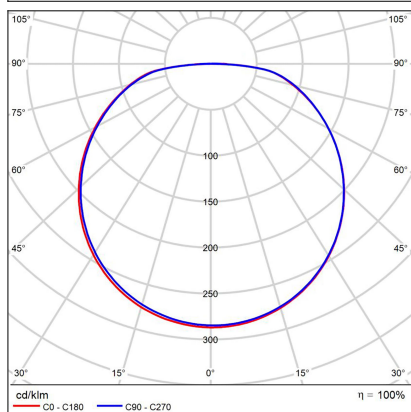

# BELLA 60, B

<b>Code:</b>	1270253DT
<b>Color:</b>	BLACK / 9017
<b>Material:</b>	ALUMINIUM/PMMA
<b>Power:</b>	50W
<b>Color temperature:</b>	3000K/4000K
<b>Lumen output:</b>	3450lm
<b>Efficacy:</b>	69lm/W
<b>Color rendering index:</b>	90+
<b>SDCM:</b>	< 3
<b>Light beam angle:</b>	160°
<b>Light Source:</b>	LED
<b>Dimmable:</b>	TRIAC
<b>LED lifetime:</b>	L80B20 50.000h
<b>Driver:</b>	1300 mA
<b>Voltage / Frequency:</b>	220-240V/50-60Hz
<b>Dimensions luminaire:</b>	d600x90 mm
<b>Product weight kg:</b>	4,2 kg
<b>Packing carton:</b>	1
<b>Package dimensions:</b>	650x650x125 mm