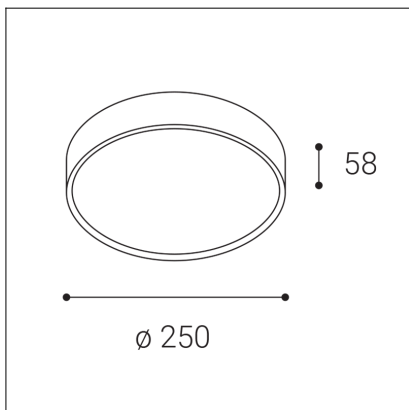

MIRA 25, B

Code:	1234253
Color:	BLACK / 9005
Material:	ALUMINIUM/PC
Power:	9-18W
Color temperature:	3000K/3500K/4000K
Lumen output:	750-1850lm
Efficacy:	103lm/W
Color rendering index:	90+
SDCM:	< 3
Light beam angle:	110°
Light Source:	LED
Dimmable:	ON/OFF
LED lifetime:	L80B20 50.000h
Driver:	230-450 mA
Voltage / Frequency:	220-240V/50-60Hz
Dimensions luminaire:	d250x58 mm
Product weight kg:	1,1 kg
Packing carton:	10
Package dimensions:	300x300x85 mm