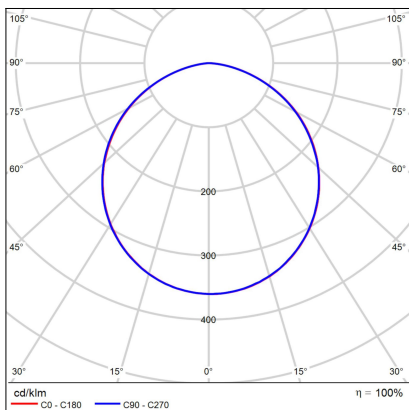

# MIRA 25, B

<b>Code:</b> 1234253D
<b>Color:</b> BLACK / 9005
<b>Material:</b> ALUMINIUM/PC
<b>Power:</b> 18W
<b>Color temperature:</b> 3000K/3500K/4000K
<b>Lumen output:</b> 1850lm
<b>Efficacy:</b> 103lm/W
<b>Color rendering index:</b> 90+
<b>SDCM:</b> < 3
<b>Light beam angle:</b> 110°
<b>Light Source:</b> LED
<b>Dimmable:</b> DALI/PUSH
<b>LED lifetime:</b> L80B20 50.000h
<b>Driver:</b> 450 mA
<b>Voltage / Frequency:</b> 220-240V/50-60Hz
<b>Dimensions luminaire:</b> d250x58 mm
<b>Product weight kg:</b> 1,1 kg
<b>Packing carton:</b> 1
<b>Package dimensions:</b> 300x300x85 mm