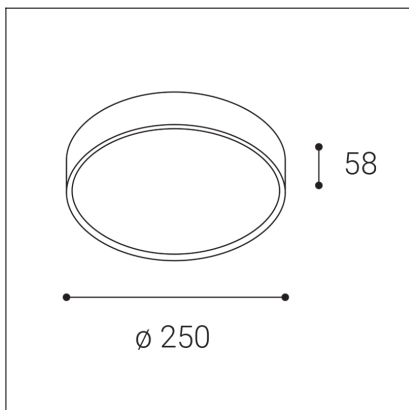

# MIRA 25, B

<b>Code:</b> 1234253D
<b>Color:</b> BLACK / 9005
<b>Material:</b> ALUMINIUM/PC
<b>Power:</b> 18W
<b>Color temperature:</b> 3000K/3500K/4000K
<b>Lumen output:</b> 1850lm
<b>Efficacy:</b> 103lm/W
<b>Color rendering index:</b> 90+
<b>SDCM:</b> < 3
<b>Light beam angle:</b> 110°
<b>Light Source:</b> LED
<b>Dimmable:</b> DALI/PUSH
<b>LED lifetime:</b> L80B20 50.000h
<b>Driver:</b> 450 mA
<b>Voltage / Frequency:</b> 220-240V/50-60Hz
<b>Dimensions luminaire:</b> d250x58 mm
<b>Product weight kg:</b> 1,1 kg
<b>Packing carton:</b> 1
<b>Package dimensions:</b> 300x300x85 mm