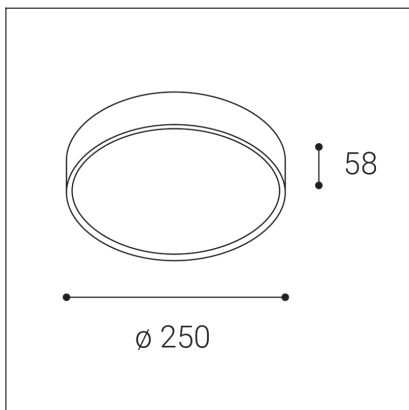

MIRA 25, W

Code:	1234251
Color:	WHITE / 9016
Material:	ALUMINIUM/PC
Power:	9-18W
Color temperature:	3000K/3500K/4000K
Lumen output:	750-1850lm
Efficacy:	103lm/W
Color rendering index:	90+
SDCM:	< 3
Light beam angle:	110°
Light Source:	LED
Dimmable:	ON/OFF
LED lifetime:	L80B20 50.000h
Driver:	230-450 mA
Voltage / Frequency:	220-240V/50-60Hz
Dimensions luminaire:	d250x58 mm
Product weight kg:	1,1 kg
Packing carton:	10
Package dimensions:	300x300x85 mm