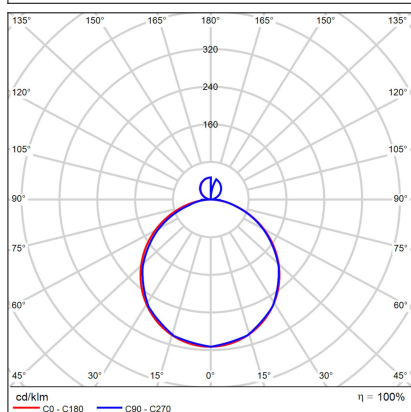

ROTO 60, B

Code:	1234153D
Color:	BLACK / 9005
Material:	ALUMINIUM/PS
Power:	60+8W
Color temperature:	2700K/3300K/4000K
Lumen output:	6300lm
Efficacy:	105lm/W
Color rendering index:	90+
SDCM:	< 3
Light beam angle:	120°
Light Source:	LED
Dimmable:	DALI/PUSH
LED lifetime:	L80B20 50.000h
Driver:	550 + 180 mA
Voltage / Frequency:	220-240V/50-60Hz
Dimensions luminaire:	d600x55 + 31 mm
Product weight kg:	6,9 kg
Packing carton:	1
Package dimensions:	680x680x120 mm