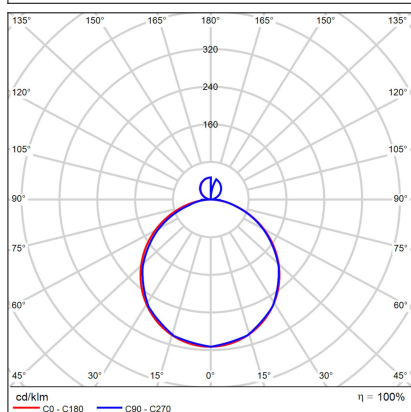

ROTO 60, W

Code:	1234151
Color:	WHITE / 9016
Material:	ALUMINIUM/PS
Power:	40-60+8W
Color temperature:	2700K/3300K/4000K
Lumen output:	4250-6300lm
Efficacy:	105lm/W
Color rendering index:	90+
SDCM:	< 3
Light beam angle:	120°
Light Source:	LED
Dimmable:	ON/OFF
LED lifetime:	L80B20 50.000h
Driver:	350-550 + 180 mA
Voltage / Frequency:	220-240V/50-60Hz
Dimensions luminaire:	d600x55 + 31 mm
Product weight kg:	6,9 kg
Packing carton:	2
Package dimensions:	680x680x120 mm