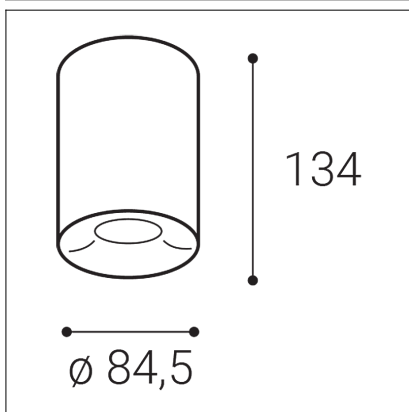

TUBUS C, B

Code: 1150643D
Color: BLACK / 9005
Material: ALUMINIUM/PMMA
Power: 9W
Color temperature: 4000K
Lumen output: 820lm
Efficacy: 91lm/W
Color rendering index: 90+
SDCM: < 3
Light beam angle: 60°
Light Source: LED
Dimmable: DALI/PUSH
LED lifetime: L80B20 50.000h
Driver: 200 mA
Voltage / Frequency: 220-240V/50-60Hz
Dimensions luminaire: d85x134 mm
Product weight kg: 0,5 kg
Packing carton: 1
Package dimensions: 190x120x175 mm