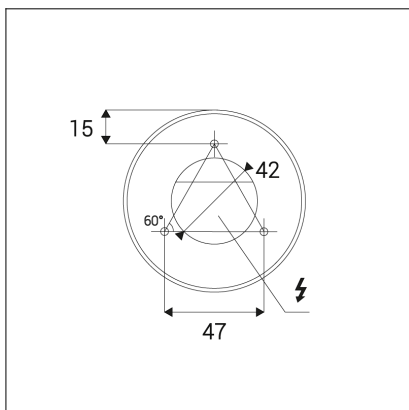

TUBUS C, B

Code: 1150643D
Color: BLACK / 9005
Material: ALUMINIUM/PMMA
Power: 9W
Color temperature: 4000K
Lumen output: 820lm
Efficacy: 91lm/W
Color rendering index: 90+
SDCM: < 3
Light beam angle: 60°
Light Source: LED
Dimmable: DALI/PUSH
LED lifetime: L80B20 50.000h
Driver: 200 mA
Voltage / Frequency: 220-240V/50-60Hz
Dimensions luminaire: d85x134 mm
Product weight kg: 0,5 kg
Packing carton: 1
Package dimensions: 190x120x175 mm