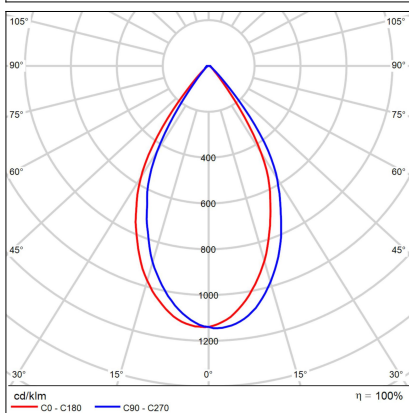

TUBUS C, B

Code: 1150643D
Color: BLACK / 9005
Material: ALUMINIUM/PMMA
Power: 9W
Color temperature: 4000K
Lumen output: 820lm
Efficacy: 91lm/W
Color rendering index: 90+
SDCM: < 3
Light beam angle: 60°
Light Source: LED
Dimmable: DALI/PUSH
LED lifetime: L80B20 50.000h
Driver: 200 mA
Voltage / Frequency: 220-240V/50-60Hz
Dimensions luminaire: d85x134 mm
Product weight kg: 0,5 kg
Packing carton: 1
Package dimensions: 190x120x175 mm