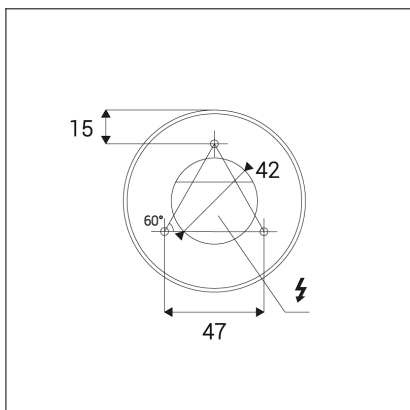

TUBUS C, W

Code: 1150641D
Color: WHITE / 9016
Material: ALUMINIUM/PMMA
Power: 9W
Color temperature: 4000K
Lumen output: 820lm
Efficacy: 91lm/W
Color rendering index: 90+
SDCM: < 3
Light beam angle: 60°
Light Source: LED
Dimmable: DALI/PUSH
LED lifetime: L80B20 50.000h
Driver: 200 mA
Voltage / Frequency: 220-240V/50-60Hz
Dimensions luminaire: d85x134 mm
Product weight kg: 0,5 kg
Packing carton: 1
Package dimensions: 190x120x175 mm