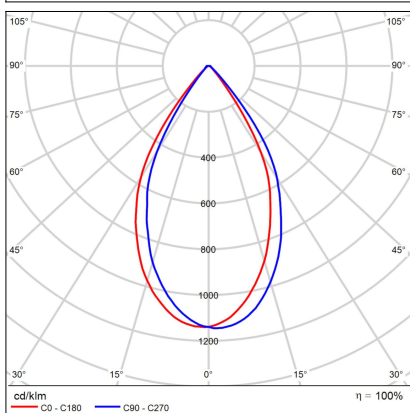

TUBUS C, W

Code: 1150641D
Color: WHITE / 9016
Material: ALUMINIUM/PMMA
Power: 9W
Color temperature: 4000K
Lumen output: 820lm
Efficacy: 91lm/W
Color rendering index: 90+
SDCM: < 3
Light beam angle: 60°
Light Source: LED
Dimmable: DALI/PUSH
LED lifetime: L80B20 50.000h
Driver: 200 mA
Voltage / Frequency: 220-240V/50-60Hz
Dimensions luminaire: d85x134 mm
Product weight kg: 0,5 kg
Packing carton: 1
Package dimensions: 190x120x175 mm