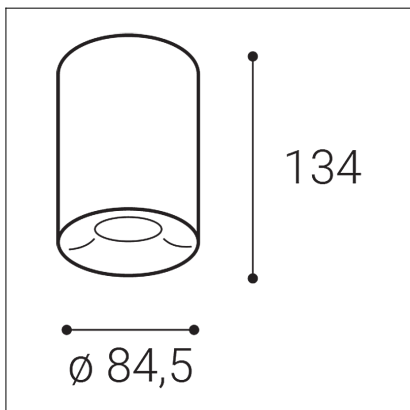

TUBUS C, W

Code: 1150641D
Color: WHITE / 9016
Material: ALUMINIUM/PMMA
Power: 9W
Color temperature: 4000K
Lumen output: 820lm
Efficacy: 91lm/W
Color rendering index: 90+
SDCM: < 3
Light beam angle: 60°
Light Source: LED
Dimmable: DALI/PUSH
LED lifetime: L80B20 50.000h
Driver: 200 mA
Voltage / Frequency: 220-240V/50-60Hz
Dimensions luminaire: d85x134 mm
Product weight kg: 0,5 kg
Packing carton: 1
Package dimensions: 190x120x175 mm