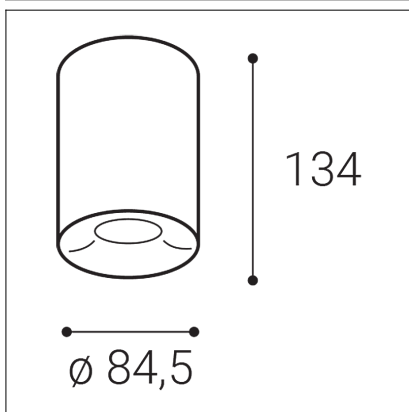

TUBUS C, W

Code: 1150641DT
Color: WHITE / 9016
Material: ALUMINIUM/PMMA
Power: 9W
Color temperature: 4000K
Lumen output: 820lm
Efficacy: 91lm/W
Color rendering index: 90+
SDCM: < 3
Light beam angle: 60°
Light Source: LED
Dimmable: TRIAC
LED lifetime: L80B20 50.000h
Driver: 200 mA
Voltage / Frequency: 220-240V/50-60Hz
Dimensions luminaire: d85x134 mm
Product weight kg: 0,5 kg
Packing carton: 1
Package dimensions: 190x120x175 mm