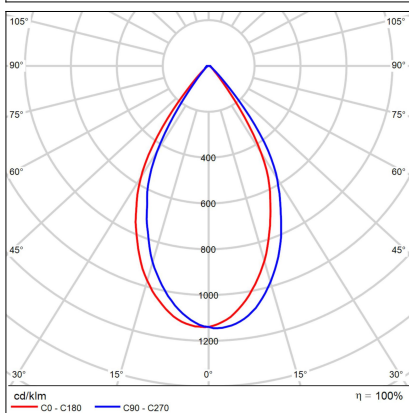

TUBUS C, W

Code: 1150641DT
Color: WHITE / 9016
Material: ALUMINIUM/PMMA
Power: 9W
Color temperature: 4000K
Lumen output: 820lm
Efficacy: 91lm/W
Color rendering index: 90+
SDCM: < 3
Light beam angle: 60°
Light Source: LED
Dimmable: TRIAC
LED lifetime: L80B20 50.000h
Driver: 200 mA
Voltage / Frequency: 220-240V/50-60Hz
Dimensions luminaire: d85x134 mm
Product weight kg: 0,5 kg
Packing carton: 1
Package dimensions: 190x120x175 mm