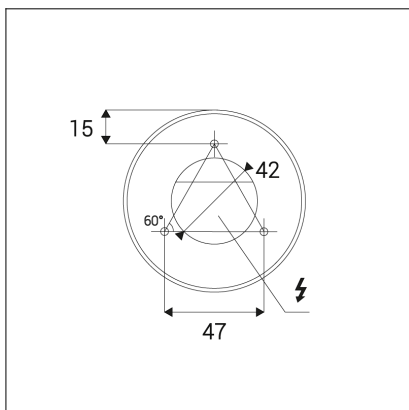

TUBUS C, W

Code: 1150641DT
Color: WHITE / 9016
Material: ALUMINIUM/PMMA
Power: 9W
Color temperature: 4000K
Lumen output: 820lm
Efficacy: 91lm/W
Color rendering index: 90+
SDCM: < 3
Light beam angle: 60°
Light Source: LED
Dimmable: TRIAC
LED lifetime: L80B20 50.000h
Driver: 200 mA
Voltage / Frequency: 220-240V/50-60Hz
Dimensions luminaire: d85x134 mm
Product weight kg: 0,5 kg
Packing carton: 1
Package dimensions: 190x120x175 mm