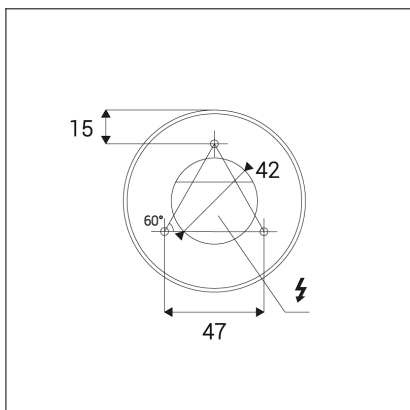

TUBUS C, B

Code: 1150633
Color: BLACK / 9005
Material: ALUMINIUM/PMMA
Power: 9W
Color temperature: 3000K
Lumen output: 735lm
Efficacy: 82lm/W
Color rendering index: 90+
SDCM: < 3
Light beam angle: 60°
Light Source: LED
Dimmable: ON/OFF
LED lifetime: L80B20 50.000h
Driver: 200 mA
Voltage / Frequency: 220-240V/50-60Hz
Dimensions luminaire: d85x134 mm
Product weight kg: 0,5 kg
Packing carton: 1
Package dimensions: 190x120x175 mm