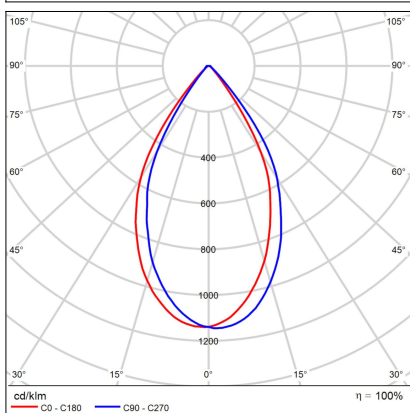

TUBUS C, B

Code: 1150633
Color: BLACK / 9005
Material: ALUMINIUM/PMMA
Power: 9W
Color temperature: 3000K
Lumen output: 735lm
Efficacy: 82lm/W
Color rendering index: 90+
SDCM: < 3
Light beam angle: 60°
Light Source: LED
Dimmable: ON/OFF
LED lifetime: L80B20 50.000h
Driver: 200 mA
Voltage / Frequency: 220-240V/50-60Hz
Dimensions luminaire: d85x134 mm
Product weight kg: 0,5 kg
Packing carton: 1
Package dimensions: 190x120x175 mm