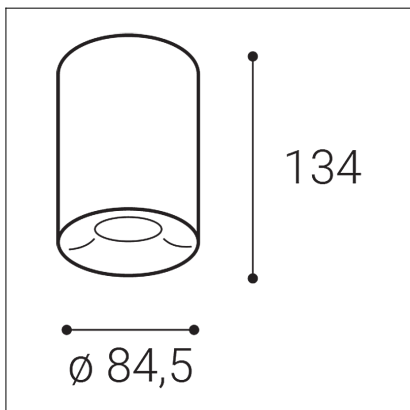

TUBUS C, B

Code: 1150633
Color: BLACK / 9005
Material: ALUMINIUM/PMMA
Power: 9W
Color temperature: 3000K
Lumen output: 735lm
Efficacy: 82lm/W
Color rendering index: 90+
SDCM: < 3
Light beam angle: 60°
Light Source: LED
Dimmable: ON/OFF
LED lifetime: L80B20 50.000h
Driver: 200 mA
Voltage / Frequency: 220-240V/50-60Hz
Dimensions luminaire: d85x134 mm
Product weight kg: 0,5 kg
Packing carton: 1
Package dimensions: 190x120x175 mm