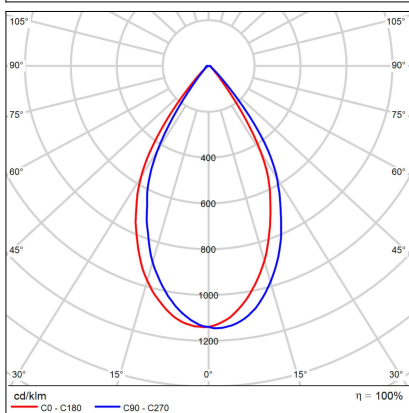

TUBUS C, B

Code: 1150633D
Color: BLACK / 9005
Material: ALUMINIUM/PMMA
Power: 9W
Color temperature: 3000K
Lumen output: 735lm
Efficacy: 82lm/W
Color rendering index: 90+
SDCM: < 3
Light beam angle: 60°
Light Source: LED
Dimmable: DALI/PUSH
LED lifetime: L80B20 50.000h
Driver: 200 mA
Voltage / Frequency: 220-240V/50-60Hz
Dimensions luminaire: d85x134 mm
Product weight kg: 0,5 kg
Packing carton: 1
Package dimensions: 190x120x175 mm