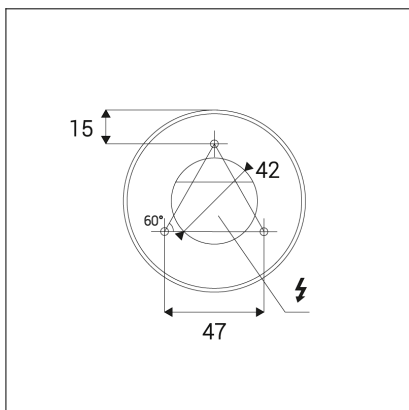

TUBUS C, B

Code: 1150633D
Color: BLACK / 9005
Material: ALUMINIUM/PMMA
Power: 9W
Color temperature: 3000K
Lumen output: 735lm
Efficacy: 82lm/W
Color rendering index: 90+
SDCM: < 3
Light beam angle: 60°
Light Source: LED
Dimmable: DALI/PUSH
LED lifetime: L80B20 50.000h
Driver: 200 mA
Voltage / Frequency: 220-240V/50-60Hz
Dimensions luminaire: d85x134 mm
Product weight kg: 0,5 kg
Packing carton: 1
Package dimensions: 190x120x175 mm