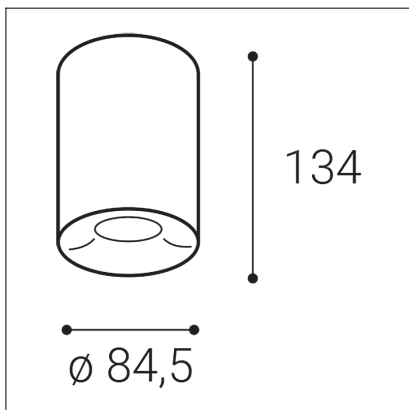

TUBUS C, B

Code: 1150633D
Color: BLACK / 9005
Material: ALUMINIUM/PMMA
Power: 9W
Color temperature: 3000K
Lumen output: 735lm
Efficacy: 82lm/W
Color rendering index: 90+
SDCM: < 3
Light beam angle: 60°
Light Source: LED
Dimmable: DALI/PUSH
LED lifetime: L80B20 50.000h
Driver: 200 mA
Voltage / Frequency: 220-240V/50-60Hz
Dimensions luminaire: d85x134 mm
Product weight kg: 0,5 kg
Packing carton: 1
Package dimensions: 190x120x175 mm