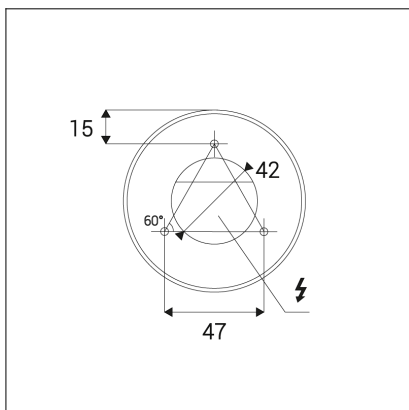

TUBUS C, W

Code: 1150631
Color: WHITE / 9016
Material: ALUMINIUM/PMMA
Power: 9W
Color temperature: 3000K
Lumen output: 735lm
Efficacy: 82lm/W
Color rendering index: 90+
SDCM: < 3
Light beam angle: 60°
Light Source: LED
Dimmable: ON/OFF
LED lifetime: L80B20 50.000h
Driver: 200 mA
Voltage / Frequency: 220-240V/50-60Hz
Dimensions luminaire: d85x134 mm
Product weight kg: 0,5 kg
Packing carton: 1
Package dimensions: 190x120x175 mm