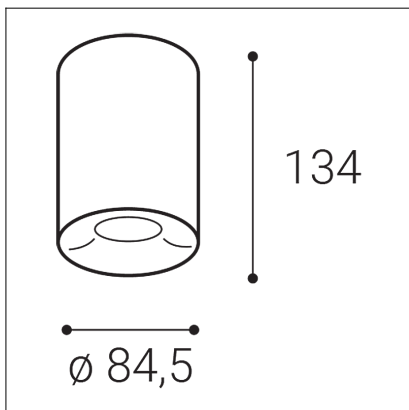

TUBUS C, W

Code: 1150631
Color: WHITE / 9016
Material: ALUMINIUM/PMMA
Power: 9W
Color temperature: 3000K
Lumen output: 735lm
Efficacy: 82lm/W
Color rendering index: 90+
SDCM: < 3
Light beam angle: 60°
Light Source: LED
Dimmable: ON/OFF
LED lifetime: L80B20 50.000h
Driver: 200 mA
Voltage / Frequency: 220-240V/50-60Hz
Dimensions luminaire: d85x134 mm
Product weight kg: 0,5 kg
Packing carton: 1
Package dimensions: 190x120x175 mm