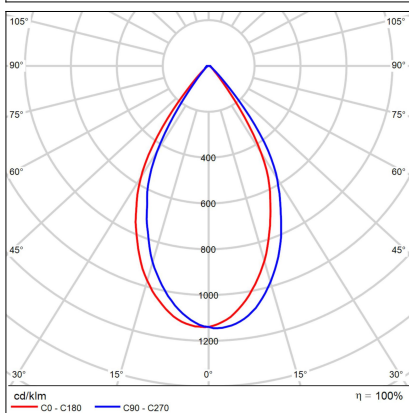

TUBUS C, W

Code: 1150631
Color: WHITE / 9016
Material: ALUMINIUM/PMMA
Power: 9W
Color temperature: 3000K
Lumen output: 735lm
Efficacy: 82lm/W
Color rendering index: 90+
SDCM: < 3
Light beam angle: 60°
Light Source: LED
Dimmable: ON/OFF
LED lifetime: L80B20 50.000h
Driver: 200 mA
Voltage / Frequency: 220-240V/50-60Hz
Dimensions luminaire: d85x134 mm
Product weight kg: 0,5 kg
Packing carton: 1
Package dimensions: 190x120x175 mm