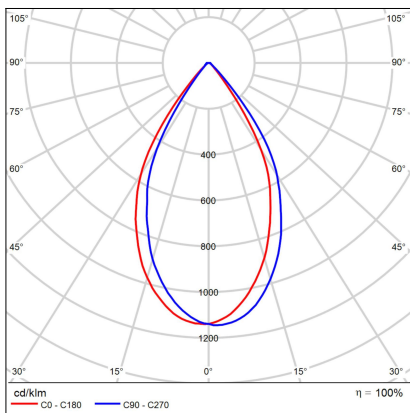

TUBUS C, B

Code: 1150623
Color: BLACK / 9005
Material: ALUMINIUM/PMMA
Power: 9W
Color temperature: 2700K
Lumen output: 735lm
Efficacy: 82lm/W
Color rendering index: 90+
SDCM: < 3
Light beam angle: 60°
Light Source: LED
Dimmable: ON/OFF
LED lifetime: L80B20 50.000h
Driver: 200 mA
Voltage / Frequency: 220-240V/50-60Hz
Dimensions luminaire: d85x134 mm
Product weight kg: 0,5 kg
Packing carton: 1
Package dimensions: 190x120x175 mm