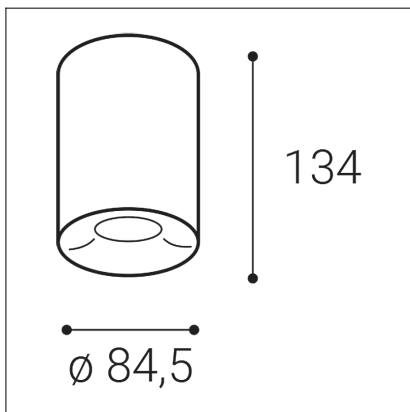

TUBUS C, B

Code: 1150623
Color: BLACK / 9005
Material: ALUMINIUM/PMMA
Power: 9W
Color temperature: 2700K
Lumen output: 735lm
Efficacy: 82lm/W
Color rendering index: 90+
SDCM: < 3
Light beam angle: 60°
Light Source: LED
Dimmable: ON/OFF
LED lifetime: L80B20 50.000h
Driver: 200 mA
Voltage / Frequency: 220-240V/50-60Hz
Dimensions luminaire: d85x134 mm
Product weight kg: 0,5 kg
Packing carton: 1
Package dimensions: 190x120x175 mm