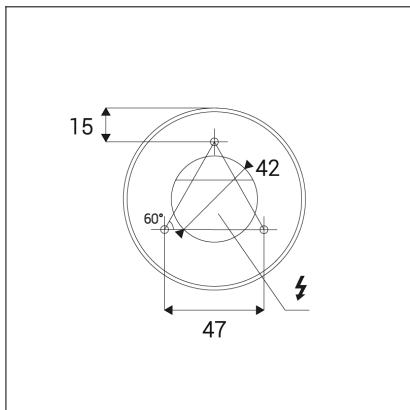

TUBUS C, B

Code: 1150623
Color: BLACK / 9005
Material: ALUMINIUM/PMMA
Power: 9W
Color temperature: 2700K
Lumen output: 735lm
Efficacy: 82lm/W
Color rendering index: 90+
SDCM: < 3
Light beam angle: 60°
Light Source: LED
Dimmable: ON/OFF
LED lifetime: L80B20 50.000h
Driver: 200 mA
Voltage / Frequency: 220-240V/50-60Hz
Dimensions luminaire: d85x134 mm
Product weight kg: 0,5 kg
Packing carton: 1
Package dimensions: 190x120x175 mm