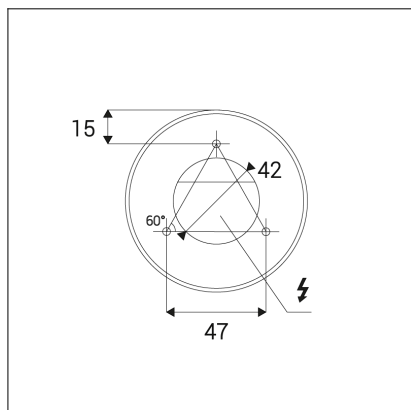

TUBUS C, B

Code:	1150623D
Color:	BLACK / 9005
Material:	ALUMINIUM/PMMA
Power:	9W
Color temperature:	2700K
Lumen output:	735lm
Efficacy:	82lm/W
Color rendering index:	90+
SDCM:	< 3
Light beam angle:	60°
Light Source:	LED
Dimmable:	DALI/PUSH
LED lifetime:	L80B20 50.000h
Driver:	200 mA
Voltage / Frequency:	220-240V/50-60Hz
Dimensions luminaire:	d85x134 mm
Product weight kg:	0,5 kg
Packing carton:	1
Package dimensions:	190x120x175 mm