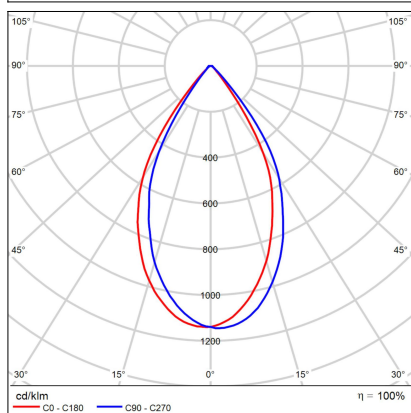

TUBUS C, B

Code:	1150623D
Color:	BLACK / 9005
Material:	ALUMINIUM/PMMA
Power:	9W
Color temperature:	2700K
Lumen output:	735lm
Efficacy:	82lm/W
Color rendering index:	90+
SDCM:	< 3
Light beam angle:	60°
Light Source:	LED
Dimmable:	DALI/PUSH
LED lifetime:	L80B20 50.000h
Driver:	200 mA
Voltage / Frequency:	220-240V/50-60Hz
Dimensions luminaire:	d85x134 mm
Product weight kg:	0,5 kg
Packing carton:	1
Package dimensions:	190x120x175 mm