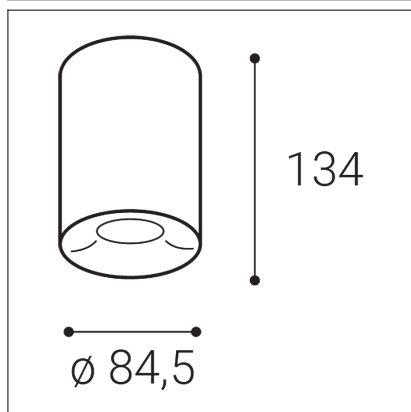

TUBUS C, B

Code:	1150623D
Color:	BLACK / 9005
Material:	ALUMINIUM/PMMA
Power:	9W
Color temperature:	2700K
Lumen output:	735lm
Efficacy:	82lm/W
Color rendering index:	90+
SDCM:	< 3
Light beam angle:	60°
Light Source:	LED
Dimmable:	DALI/PUSH
LED lifetime:	L80B20 50.000h
Driver:	200 mA
Voltage / Frequency:	220-240V/50-60Hz
Dimensions luminaire:	d85x134 mm
Product weight kg:	0,5 kg
Packing carton:	1
Package dimensions:	190x120x175 mm