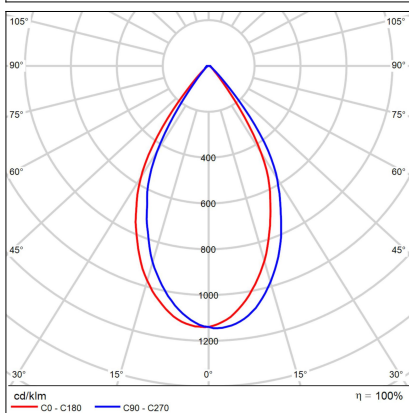

# TUBUS C, B

|  |
|--|
| <b>Code:</b> 1150623DT                       |
| <b>Color:</b> BLACK / 9005                   |
| <b>Material:</b> ALUMINIUM/PMMA              |
| <b>Power:</b> 9W                             |
| <b>Color temperature:</b> 2700K              |
| <b>Lumen output:</b> 735lm                   |
| <b>Efficacy:</b> 82lm/W                      |
| <b>Color rendering index:</b> 90+            |
| <b>SDCM:</b> < 3                             |
| <b>Light beam angle:</b> 60°                 |
| <b>Light Source:</b> LED                     |
| <b>Dimmable:</b> TRIAC                       |
| <b>LED lifetime:</b> L80B20 50.000h          |
| <b>Driver:</b> 200 mA                        |
| <b>Voltage / Frequency:</b> 220-240V/50-60Hz |
| <b>Dimensions luminaire:</b> d85x134 mm      |
| <b>Product weight kg:</b> 0,5 kg             |
| <b>Packing carton:</b> 1                     |
| <b>Package dimensions:</b> 190x120x175 mm    |