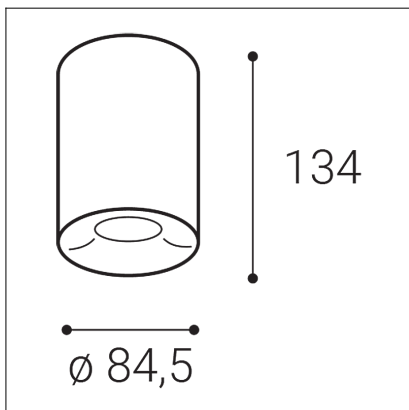

# TUBUS C, B

|  |
|--|
| <b>Code:</b> 1150623DT                       |
| <b>Color:</b> BLACK / 9005                   |
| <b>Material:</b> ALUMINIUM/PMMA              |
| <b>Power:</b> 9W                             |
| <b>Color temperature:</b> 2700K              |
| <b>Lumen output:</b> 735lm                   |
| <b>Efficacy:</b> 82lm/W                      |
| <b>Color rendering index:</b> 90+            |
| <b>SDCM:</b> < 3                             |
| <b>Light beam angle:</b> 60°                 |
| <b>Light Source:</b> LED                     |
| <b>Dimmable:</b> TRIAC                       |
| <b>LED lifetime:</b> L80B20 50.000h          |
| <b>Driver:</b> 200 mA                        |
| <b>Voltage / Frequency:</b> 220-240V/50-60Hz |
| <b>Dimensions luminaire:</b> d85x134 mm      |
| <b>Product weight kg:</b> 0,5 kg             |
| <b>Packing carton:</b> 1                     |
| <b>Package dimensions:</b> 190x120x175 mm    |