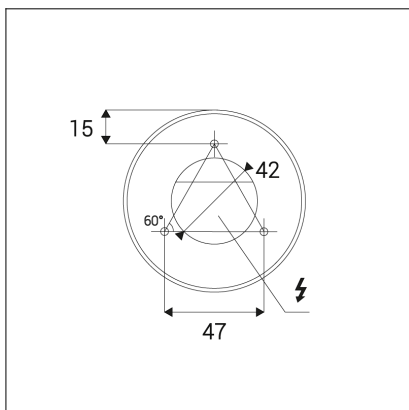

# TUBUS C, B

|  |
|--|
| <b>Code:</b> 1150623DT                       |
| <b>Color:</b> BLACK / 9005                   |
| <b>Material:</b> ALUMINIUM/PMMA              |
| <b>Power:</b> 9W                             |
| <b>Color temperature:</b> 2700K              |
| <b>Lumen output:</b> 735lm                   |
| <b>Efficacy:</b> 82lm/W                      |
| <b>Color rendering index:</b> 90+            |
| <b>SDCM:</b> < 3                             |
| <b>Light beam angle:</b> 60°                 |
| <b>Light Source:</b> LED                     |
| <b>Dimmable:</b> TRIAC                       |
| <b>LED lifetime:</b> L80B20 50.000h          |
| <b>Driver:</b> 200 mA                        |
| <b>Voltage / Frequency:</b> 220-240V/50-60Hz |
| <b>Dimensions luminaire:</b> d85x134 mm      |
| <b>Product weight kg:</b> 0,5 kg             |
| <b>Packing carton:</b> 1                     |
| <b>Package dimensions:</b> 190x120x175 mm    |